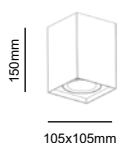

Pixoo-K

LED 10W 38° - 3000K - 800lm - CRI>80

code : C138K.1WW.01   White

Pixoo-R

LED 10W 38° - 3000K - 800lm - CRI>80

code : C138R.1WW.01   White

DESCRIPTION

Body made in aluminum
Degree of protection IP20
Driver PHILIPS 220-240V included
Class 2
Safety clear glass

DESCRIPTION

Body made in aluminum
Degree of protection IP20
Driver PHILIPS 220-240V included
Class 2
Safety clear glass

Distance(m)	(m)	lux
1	0,8	1400
2	1,6	370
3	2,4	190

Distance(m)	(m)	lux
1	0,8	1400
2	1,6	370
3	2,4	190

Pixoo-K

Reference	Price €
C138K.1WW.01	59.00

Pixoo-R

Reference	Price €
C138R.1WW.01	59.00