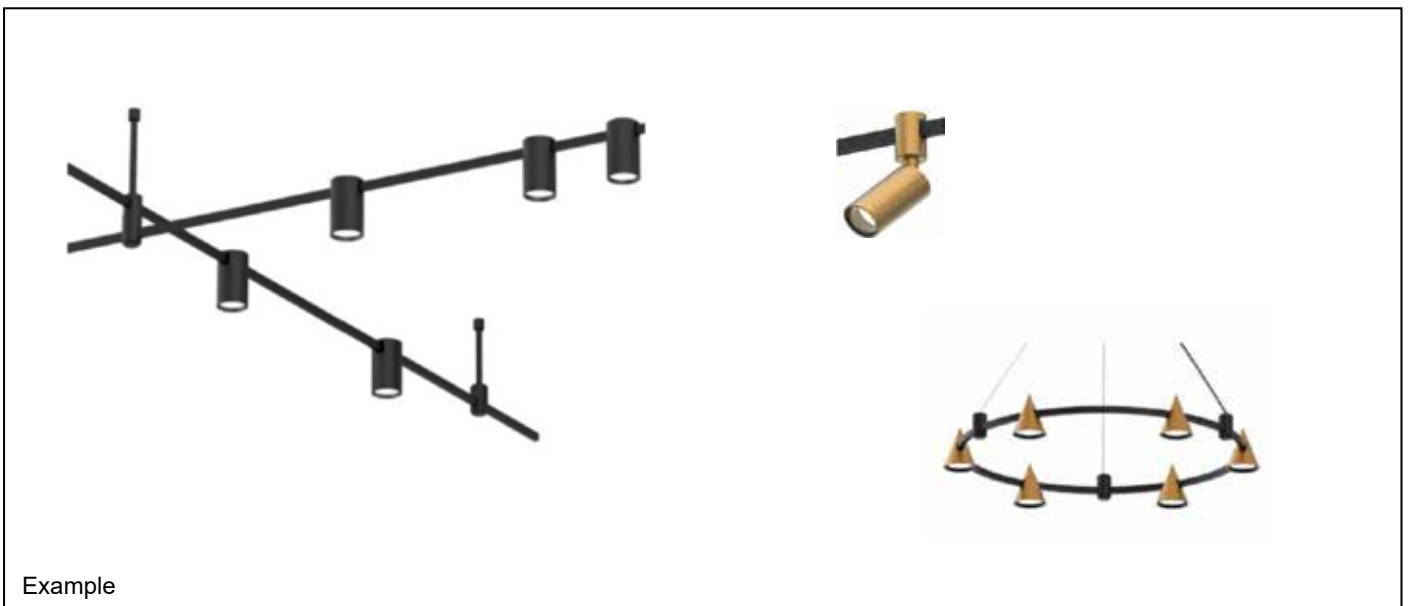

Example

Track 24V - Spot 1

Reference	Price €
V4268800	134.00
V4268801	134.00

Track 24V - Spot 2

Reference	Price €
V4268900	127.00

Track 24V - Spot 3

Reference	Price €
V4269300	121.00
V4269301	121.00