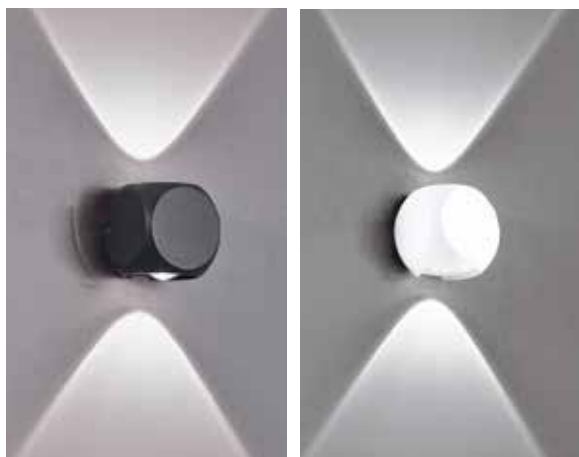

#### Quadro

Reference	Price €
V4226200	83.00