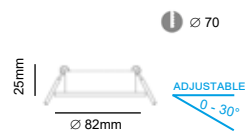

### DESCRIPTION

Adjustable 0° - 30°  
 Body made in solid aluminum, soft texture  
 Degree of protection IP20  
 Class 2

Zitec

Reference	Price €
C107R.GU.01	9.90
C107R.GU.02	9.90
C107R.GU.05	9.90