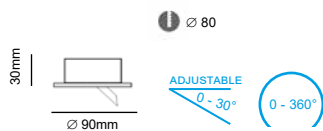

Sara-S

GU10 LED 230V - max. 13W

code : C102S.GU. _

- 01 White
- 02 Black
- 19 Brushed Mat Chrome

DESCRIPTION

Adjustable 0° - 30° / 360°
Body made in cast aluminum
Degree of protection IP20
Class 2

Sara-S

Reference	Price €
C102S.GU.01	12.50
C102S.GU.02	12.50
C102S.GU.19	15.00