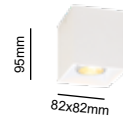

DESCRIPTION

Body made in aluminum
Degree of protection IP20
Class 1