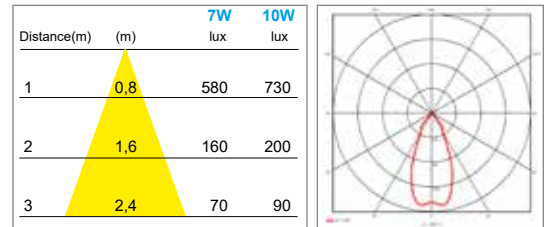

DESCRIPTION

Adjustable 0° - 30° / 360°
Body made in aluminum, soft texture
Degree of protection IP20
Driver 220-240V included
Class 2
Safety clear glass