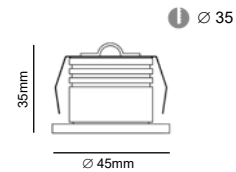

Royal 3

Reference	Price €
V4223200	14.00

Mini 3W

Reference	Price €
C173R.033K.01	30.00