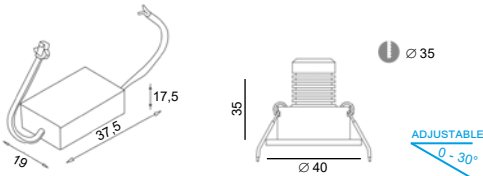

### DESCRIPTION

Adjustable 0° - 30°  
 Body made in aluminum, soft texture  
 Degree of protection IP20  
 Driver 100-240V included  
 Class 2

Distance(m)	(m)	lux
1	0,5	426
2	1,1	106
3	1,6	47

Mini-O 3W

Reference	Price €
C121R.WW.01	19.00