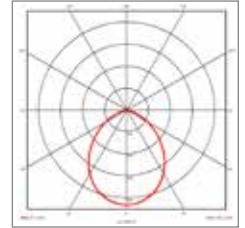

Dino 12W - 30W

DESCRIPTION

Body made in aluminum
Degree of protection IP54
Driver PHILIPS 220-240V included
Class 2
Safety mat PMMA

ON REQUEST

Dimmable driver
Low UGR adaptable ring
Honeycom & black color

code: **C109.X X XX . 01**
diameter | power | led | color

DIAMETER		POWER		LED		COLOR	
L	285mm	0	12W - 1200lm - UGR19	NW	4000K	01	White
M	230mm	1	18W - 1800lm - UGR19	WW	3000K		
S	190mm	2	30W - 3000lm - UGR21