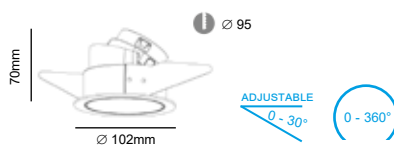

### DESCRIPTION

Designed for applications which require a maximum visual comfort  
Adjustable 0° - 30° / 355°  
Body made in aluminum  
Degree of protection IP20  
Class 2

Tribal

Reference	Price €
C140.1GU.01	26.00