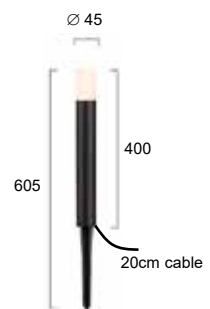

Campana-3

Campana-4

Faro

Reference	Price €	Reference	Price €	Reference	Price €
V4137200	85.00	V4137300	85.00	V4226600	54.00