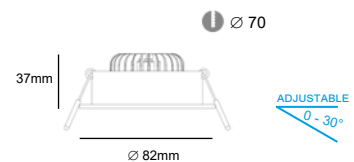

### DESCRIPTION

Adjustable 0° - 30° / 360°  
 Body made in aluminum, soft texture  
 Degree of protection IP20  
 Driver 220-240V included  
 Class 2  
 Safety clear glass

Distance(m)	(m)	lux
1	0,8	580
2	1,6	160
3	2,4	70