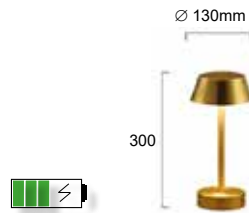

DESCRIPTION

Mini USB rechargeable
charging set included
3 steps dimming
Lithium battery built-in 3,7V / 3000mAh
Body made in painted steel
Degree of protection IP20
Class 3

Princess

Reference	Price €
V4243700	146.00
V4243701	146.00