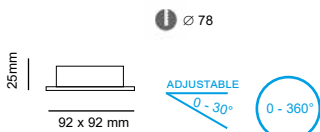

Visio K

Reference	Price €
C104S.GU.00	21.00
C104S.GU.01	21.00

Visio K2

Reference	Price €
C104R.GU.00	21.00
C104R.GU.01	21.00