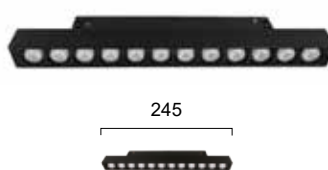

245

code : V4244402 Black

LED 12W 24° - 3000K - 850lm - CRI>80

Track 48V - Linear AG

Reference	Price €
V4244402	51.00