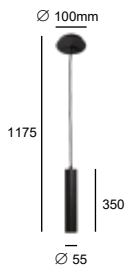

Lesante

GU10 LED 230V - max. 7W

code : V4144300 White
code : V4144301 Black

Led lamp included

Paloma

GU10 LED 230V - max. 7W

code : V4208400 Grey
code : V4208401 Gold

DESCRIPTION

LED lamp 5W included (GU10)
Body made in painted steel
Degree of protection IP20
Class 1

DESCRIPTION

Body made in aluminum
Degree of protection IP20
Class 1

also available in the series PALOMA

Lesante

Reference	Price €
V4144300	73.00
V4144301	73.00

Paloma

Reference	Price €
V4208400	117.00
V4208401	117.00