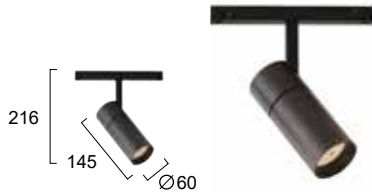

code : V4244000 Black

LED 10W 24° - 3000K - 1000lm - CRI>90

Track 48V - Spot

Reference	Price €
V4244000	85.00