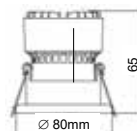

# Tropic 10W

LED 10W 36° - 3000K - 830lm - CRI>80

code : C71.1WW. \_ \_

- 01 White
- 19 Brushed Mat Chrome

∅ 70