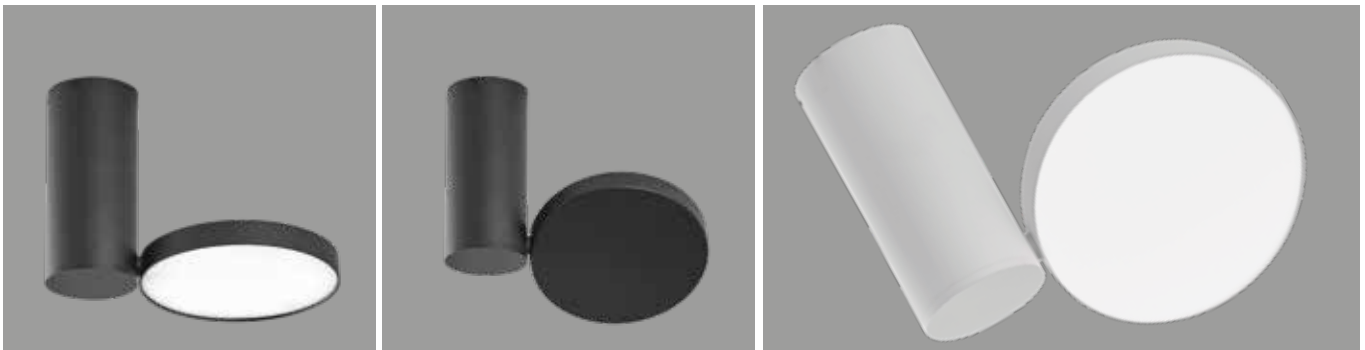

## DESCRIPTION

Adjustable 0° - 90°  
Body made in aluminum  
Driver 220-240V included  
Degree of protection IP20  
Class 1