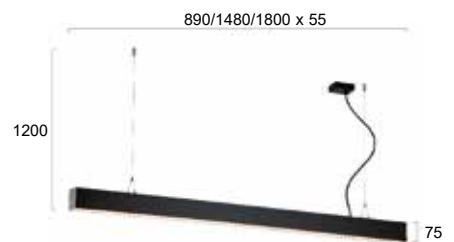

Also in follow standard sizes: 2100mm, 2400mm, 2700mm, and 3000mm  
 Ask us for more information

incl. 2x cable susp. auto  
 incl. 1x base 80x80x30mm