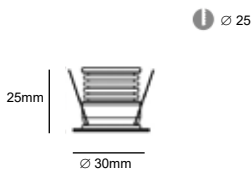

ACCESSORIES

Led power supply 220-240V/12VDC

Mini 3W

LED 3W 40° - 3000K - 240lm - CRI>83

code: C173.033K.01 White

DESCRIPTION

Body made in aluminum
Degree of protection IP44
Driver 220-240V included
Class 2
Safety clear glass