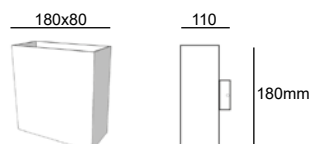

DESCRIPTION

Body made in profile aluminum
Degree of protection IP20
Class 1

Kubo 2

Reference	Price €
C147.EC.00	131.00
C147.EC.01	131.00
C147.EC.02	131.00
C147.EC.39	131.00

Viva

Reference	Price €
C210.EC.00	259.00
C210.EC.01	259.00
C210.EC.02	259.00
C210.EC.39	259.00