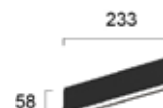

Track 24V - Pendant

Reference	Price €
V4269000	99.00
V4269001	99.00

Track 24V - Spot 4

Reference	Price €
V4269400	169.00

Track 24V - Linear 1

Reference	Price €
V4269100	153.00

Track 24V - Linear 2

Reference	Price €
V4269200	135.00