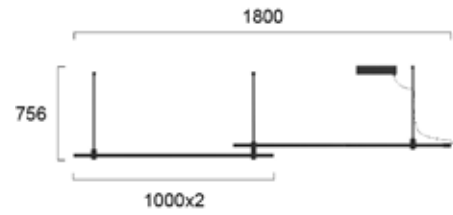

Track 24V - rail 2

code : V4269600   Black

Power supply 220-240V / 24VDC not included