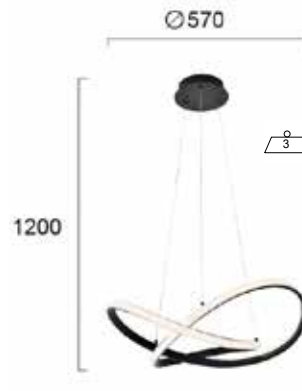

**Sigma 30W**

LED 30W 120° - 3000K - 1500lm - CRI>80

code : V4247900 Black

Sigma 30W

Reference	Price €
V4247900	266.00

**Sigma 40W**

LED 40W 120° - 3000K - 2000lm - CRI>80

code : V4247800 Black