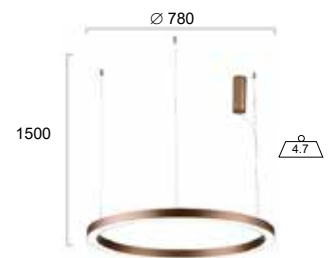

LED 60W 120° - 3000K - 4830lm - CRI>80
code : V4244600 Brushed brown

Choco

Reference	Price €
V4244500	397.00
V4244600	564.00