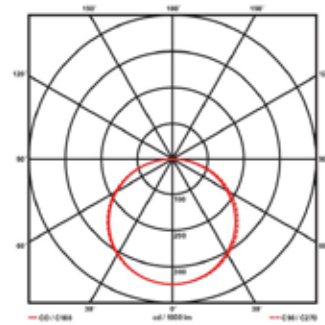

Dalidi

DESCRIPTION

Body made in extruded profile aluminum
Degree of protection IP20
Led lifetime 50.000hr (L80F10)
Led & driver TRIDONIC 220-240V included
Satin plastic PMMA
Class 1

ON REQUEST

Dimmable driver 1-10V, DALI or wireless
Other color: 2700K, 4000K, 5000K or 6500K
Other CRI: CRI>90
Other RAL color (customized)

code: C154P.XX XX . XX

DIAMETER / POWER

1H	Ø 600mm - 43W - 8000lm - CRI>80
1L	Ø 600mm - 22W - 4000lm - CRI>80
2H	Ø 900mm - 66W - 12350lm - CRI>80
2L	Ø 900mm - 33W - 6150lm - CRI>80
3H	Ø 1200mm - 86W - 16000lm - CRI>80
3L	Ø 1200mm - 43W - 8000lm - CRI>80
4H	Ø 1400mm - 117W - 21826lm - CRI>80
4L	Ø 1400mm - 58W - 10913lm - CRI>80
5H	Ø 1800mm - 143W - 26854lm - CRI>80
5L	Ø 1800mm - 72W - 13427lm - CRI>80

LED

30 3000K

COLOR

- 01 White
- 02 Black
- 06 Grey

Dalidi

Reference	Price €
C154P.1H30._._	809.00
C154P.1L30._._	798.00
C154P.2H30._._	1048.00
C154P.2L30._._	1014.00
C154P.3H30._._	1397.00
C154P.3L30._._	1386.00
C154P.4H30._._	1848.00
C154P.4L30._._	1770.00
C154P.5H30._._	2184.00
C154P.5L30._._	2095.00

Please request us for delivery extra cost