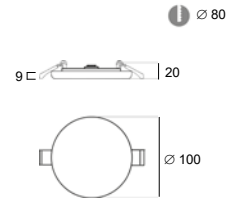

Frameless R-8W

LED 8W - 3000K - 580lm - CRI>83

code : C157R1.WW.01 White

DESCRIPTION

Body made in aluminum
Degree of protection IP66 - IK08
Driver 220-240V included
Class 2

Frameless K-8W

LED 8W - 3000K - 580lm - CRI>83

code : C157K1.WW.01 White

DESCRIPTION

Body made in aluminum
Degree of protection IP66 - IK08
Driver 220-240V included
Class 2

Frameless 15W

code: C157R2. **XX** .01 White

NW LED 15W - 4000K - 1177lm - CRI>83
WW LED 15W - 3000K - 1109lm - CRI>83

DESCRIPTION

Body made in aluminum
Degree of protection IP66 - IK08
Driver 220-240V included
Class 2

Dino 12W - 30W

Reference	Price €
C109.L0	96.00
C109.L1	104.00
C109.L2	125.00
C109.M0	86.00
C109.M1	96.00
C109.M2	115.00
C109.S0	86.00
C109.S1	96.00
C109.S2	110.00

Frameless R-8W

Reference	Price €
C157R1.WW.01	44.00

Frameless K-8W

Reference	Price €
C157K1.WW.01	47.50

Frameless 15W

Reference	Price €
C157R2.NW.01	54.00
C157R2.WW.01	54.00