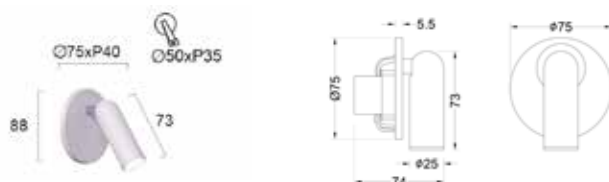

DESCRIPTION

Body made in painted steel
Driver 220-240V included
Degree of protection IP20
Class 1

Emma Square

Reference	Price €
V4235000	61.00
V4235001	61.00

Emma Round

Reference	Price €
V4244700	59.00
V4244701	59.00