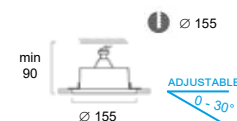

## DESCRIPTION

Adjustable 0° - 30°  
Body made in plaster white  
Can be painted over with same color as ceiling  
Degree of protection IP20  
Class 2