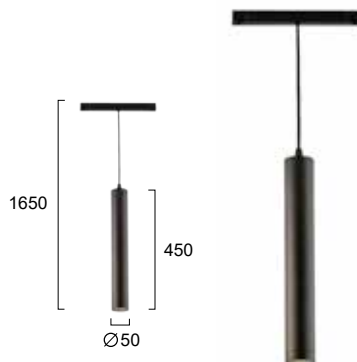

Track 48V - Pendant

Reference	Price €
V4244201	82.00