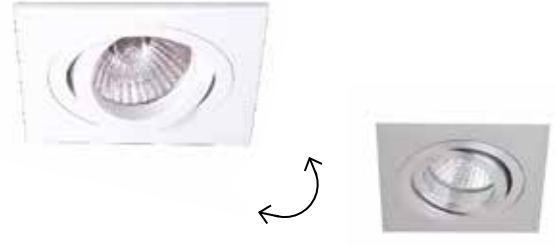

Visio K

GU10 LED 230V - max. 13W

code : C104S.GU. _ _

00 Brushed aluminum
01 White

DESCRIPTION

Adjustable 0° - 30° / 360°
Body made in solid aluminum
Degree of protection IP20
Class 2

Visio K2

GU10 LED 230V - max. 13W

code : C104R.GU. _ _

00 Brushed aluminum
01 White

DESCRIPTION

Adjustable 0° - 30° / 360°
Body made in solid aluminum
Degree of protection IP20
Class 2

Visio K

Reference	Price €
C104S.GU.00	21.00
C104S.GU.01	21.00

Visio K2

Reference	Price €
C104R.GU.00	21.00
C104R.GU.01	21.00