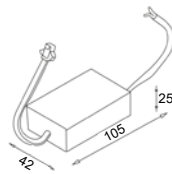

9W		
Distance(m)	(m)	lux
1	1,2	1790
2	2,4	390
3	3,6	210

16W		
Distance(m)	(m)	lux
1	1,6	3200
2	3,2	730
3	4,8	370

30W		
Distance(m)	(m)	lux
1	2,0	4150
2	4,0	980
3	6,0	530