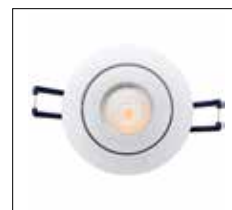

### DESCRIPTION

Adjustable 0° - 30° / 360°  
 Body made in aluminum, soft texture  
 Degree of protection IP20  
 Driver 220-240V included  
 Class 2  
 Safety clear glass

Distance(m)	(m)	lux
1	0,8	580
2	1,6	160
3	2,4	70