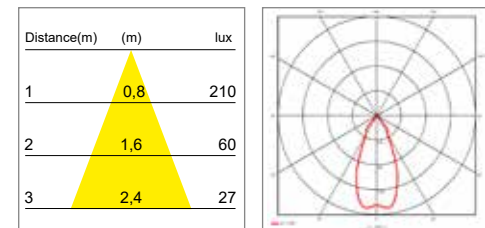

DESCRIPTION

Body made in aluminum
Degree of protection IP44
Driver 220-240V included
Class 2
Safety clear glass