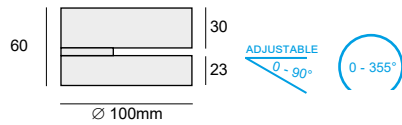

Dizi

Reference	Price €
C174.103K24.01	79.00
C174.103K24.02	79.00
C174.103K36.01	79.00
C174.103K36.02	79.00