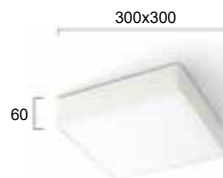

Donousa R

LED 24W - 3000K - 2040lm - CRI>80

code : V4209400   Silver
code : V4209401   White

DESCRIPTION

Plastic ceiling lamp
Polycarbonate (PC) protection
Driver 220-240V included
Degree of protection IP65
Class 2