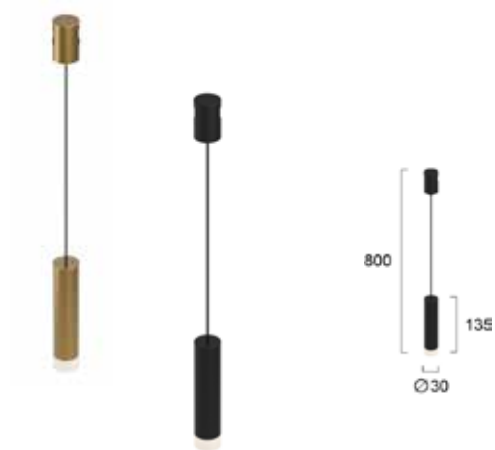

**LED 5W 100° - 3000K - 324lm - CRI>80**

Example

Track 24V - Spot 1

Reference	Price €
V4268800	134.00
V4268801	134.00

Track 24V - Spot 2

Reference	Price €
V4268900	127.00

Track 24V - Spot 3

Reference	Price €
V4269300	121.00
V4269301	121.00