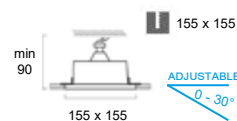

Bradley 3

2 X GU10 LED 230V - max 13W

code : V4081400 White (plaster)