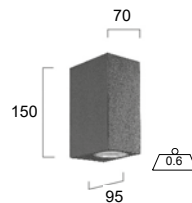

DESCRIPTION

Body made in aluminum
Degree of protection IP44
Safety clear glass
Class 1

code : V4099400 Dark grey
code : V4099401 White
code : V4099402 Grey