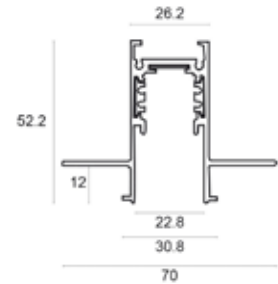

Reference	Price €
V02.0202.1M	83.00
V02.0202.2M	166.00
V02.0202.3M	249.00

2 SUPPLY - CORNERS - ENDCAP

(A)

TRACK END SUPPLY CONNECTOR

code : V02.0204 Black

Reference	Price €
V02.0204	15.00

(B)

TRACK 180° ELECTRICAL CONNECTOR

code : V02.0206 Black

Reference	Price €
V02.0206	24.00

(C)

TRACK L 90° ELECTRICAL CONNECTOR

code : V02.0208 Black

Reference	Price €
V02.0208	25.00

(D)

TRACK FLEXIBLE ELECTRICAL CONNECTOR

code : V02.0207 Black

Reference	Price €
V02.0207	36.00

(E)

END CAP

code : V02.0203 Black

Reference	Price €
V02.0203	4.00