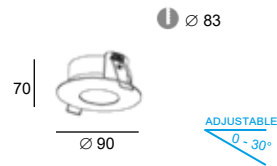

Top Spot RPH

code : V4219700 White