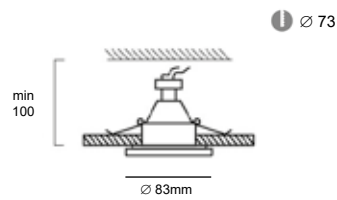

DESCRIPTION

Body made in aluminum
Degree of protection IP20
Class 1

Zoro

Reference	Price €
C108R.GU.01	16.00
C108R.GU.02	16.00

Rob

Reference	Price €
V4182900	11.00
V4182901	11.00