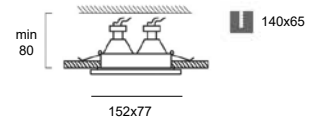

Fino 1

Reference	Price €
V4225000	14.00
V4225001	14.00

Fino 2

Reference	Price €
V4225100	27.00
V4225101	27.00