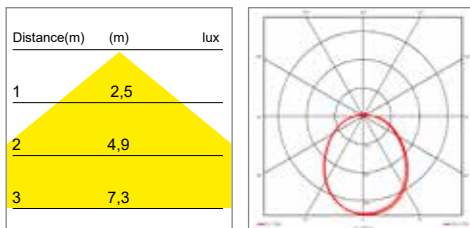

Royal 3

LED 12VDC 1W 120° - 3000K - 80lm - CRI>80

code: V4223200 White

DESCRIPTION

Body made in aluminum
Degree of protection IP20
led 12VDC included
Provided with 30cm cable
Class 3

ACCESSORIES

Led power supply 220-240V/12VDC