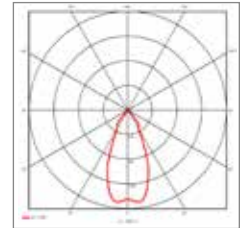

Distance(m)	(m)	lux
1	0,8	730
2	1,6	200
3	2,4	90