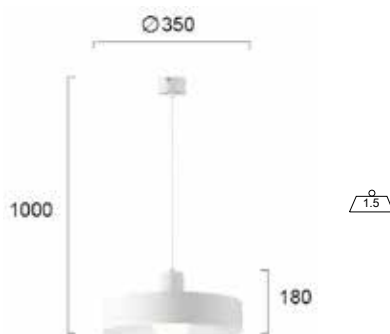

code : V4184800 White
code : V4184801 Black