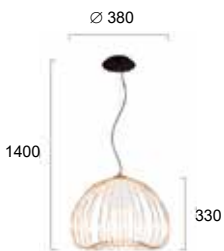

DESCRIPTION

Body made in painted steel
Degree of protection IP20
Class 1