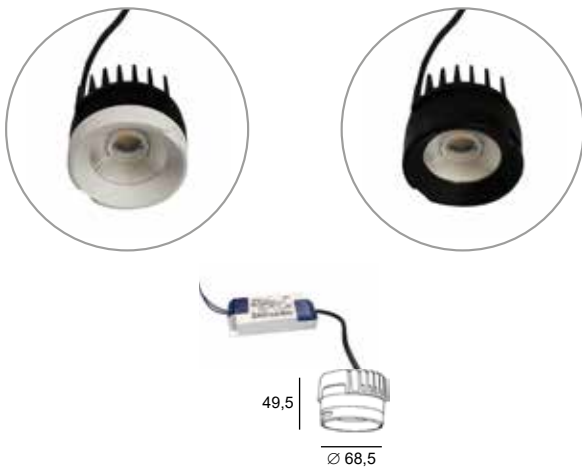

TOP SPOT FAMILY

LED Module 15W + Recessed Frame

Create your recessed Top-Spot by choosing the spot frame and one of the LED Modules (white or black)

Top-Led 15W

LED 15W 36° - 3000K - 1500lm - CRI>80
driver 220-240V included

code: V4220100   White
code: V4220101   Black

DESCRIPTION

led & power supply 220-240V included
to use with «Top Spot»
Class 2

ON REQUEST

Dimmable driver

MAKE YOUR OWN COMBINATION

Black frame with
with the LED module

Black frame with
Black LED module

With frame with
Black LED module

With frame with
White LED module

Top-Led 15W

Reference	Price €
V4220100	51.00
V4220101	51.00