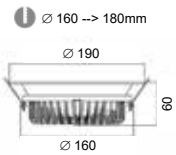

DIAMETER		POWER		LED		COLOR	
L	285mm	0	12W - 1200lm - UGR19	NW	4000K	01	White
M	230mm	1	18W - 1800lm - UGR19	WW	3000K		
S	190mm	2	30W - 3000lm - UGR21