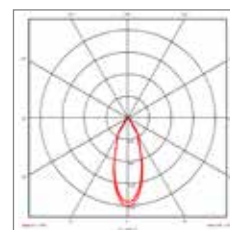

### DESCRIPTION

Body made in aluminum  
Degree of protection IP20  
Driver PHILIPS 220-240V included  
Class 2  
Safety clear glass

Distance(m)	(m)	lux
1	0,8	1400
2	1,6	370
3	2,4	190

Distance(m)	(m)	lux
1	0,8	1400
2	1,6	370
3	2,4	190