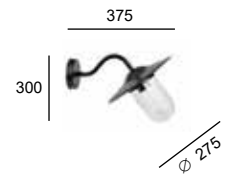

Campana-3

E27 LED 230V - max. 20W

code : V4137200   Black

DESCRIPTION

Body made in painted stainless steel
Safety clear glass
Degree of protection IP44
Class 1

Campana-4

E27 LED 230V - max. 20W

code : V4137300   Black

DESCRIPTION

Body made in painted stainless steel
Safety clear glass
Degree of protection IP44
Class 1