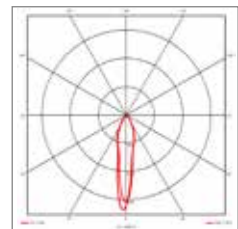

	16W	
Distance(m)	(m)	lux
1	1,6	3200
2	3,2	730
3	4,8	370

	30W	
Distance(m)	(m)	lux
1	2,0	4150
2	4,0	980
3	6,0	530

**Kino 16W**

Reference	Price €
C123R.2WW.01	39.00

**Kino 30W**

Reference	Price €
C123R.3WW.01	55.00