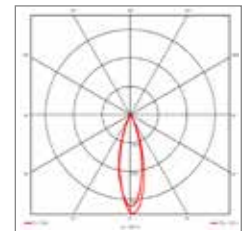

### DESCRIPTION

Adjustable 0° - 80° / 355°  
Body made in aluminum  
Degree of protection IP20  
Driver PHILIPS 220-240V included  
Class 2  
Safety clear glass

Distance(m)	(m)	lux
1	0,6	1790
2	1,2	620
3	1,8	290