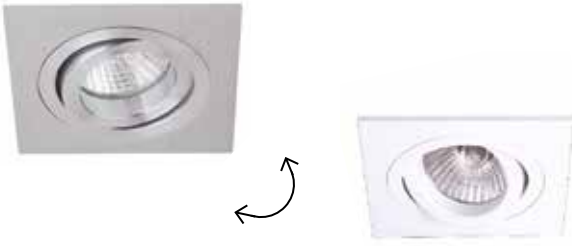

Visio K

GU10 LED 230V - max. 13W

code : C104S.GU. _ _

00 Brushed aluminum
01 White

DESCRIPTION

Adjustable 0° - 30° / 360°
Body made in solid aluminum
Degree of protection IP20
Class 2

Visio K2

GU10 LED 230V - max. 13W

code : C104R.GU. _ _

00 Brushed aluminum
01 White

DESCRIPTION

Adjustable 0° - 30° / 360°
Body made in solid aluminum
Degree of protection IP20
Class 2

Visio K

Reference	Price €
C104S.GU.00	21.00
C104S.GU.01	21.00

Visio K2

Reference	Price €
C104R.GU.00	21.00
C104R.GU.01	21.00