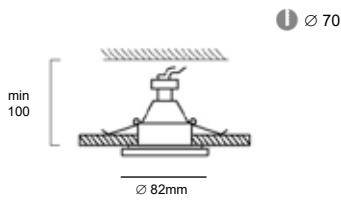

DESCRIPTION

Body made in aluminum
Degree of protection IP20
Class 1

Zoro

Reference	Price €
C108R.GU.01	16.00
C108R.GU.02	16.00

Rob

Reference	Price €
V4182900	11.00
V4182901	11.00