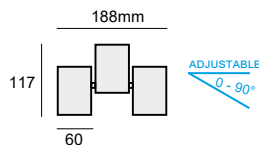

## DESCRIPTION

Adjustable 0° - 90°  
Body made in aluminum, soft texture  
Degree of protection IP20  
Class 1