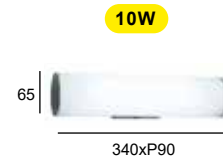

DESCRIPTION

Body in bright chrome
Safety sandblasted glass
Degree of protection IP44
Class 1

Fibi

Reference	Price €
V4181300	148.00
V4181400	193.00