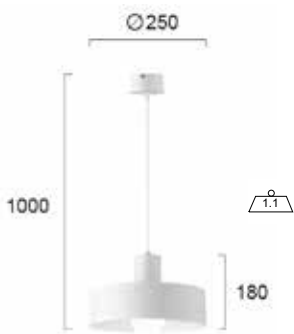

Norton Pendant

E27 LED 230V - max 40W

code : V4184900 White
code : V4184901 Black

E27 LED 230V - max 40W