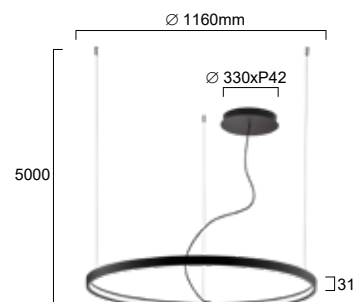

LED 63W 120° - 3000K - 4200lm
code : V4224400 Black

Verdi 1

Reference	Price €
V4224300	564.00
V4224400	668.00

Please request us for delivery extra cost