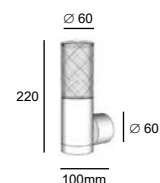

# Serko D

E27 LED 230V - max. 15W

code : C710.E2. \_ \_

	02	Black
	04	Brushed stainless steel
	21	Brushed copper
	32	Anodised aluminum
	39	Grey