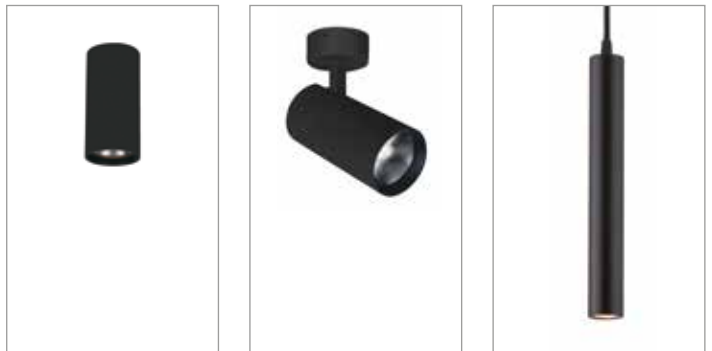

DESCRIPTION

Luminaire for 3-phase rail 220-240V (Track III)
Adjustable 0° - 90° / 355°
Body made in aluminum
Led & driver 220-240V included
Degree of protection IP20
Class 1

also available in the series NESTOR