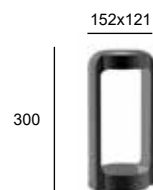

Jason

LED 13W - 3000K - 1040lm - CRI>80

DESCRIPTION

Body made in aluminum
Driver 220-240V included
Degree of protection IP65
Class 1

code : V4190700

Dark grey

code : V4190800

Dark grey

Jason

Reference	Price €
V4190700	134.00
V4190800	155.00