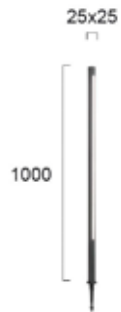

Possibility for placement:
with spike or base

Liam Wall

Reference	Price €
V4262600	117.00

Liam Floor

Reference	Price €
V4262400	113.00