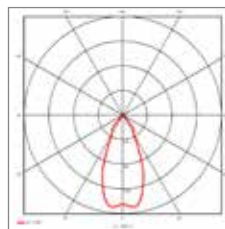

DESCRIPTION

Body made in aluminum
Degree of protection IP65
Driver 220-240V included
Class 2
Safety clear glass

Distance(m)	(m)	lux
1	0,8	730
2	1,6	200
3	2,4	90