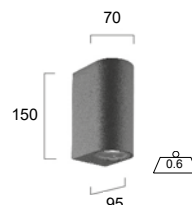

DESCRIPTION

Body made in aluminum
Degree of protection IP44
Safety clear glass
Class 1

code : V4099600 Dark grey
code : V4099601 White
code : V4099602 Grey