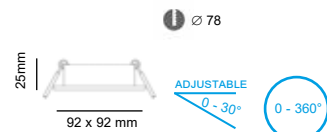

Visio K

Reference	Price €
C104S.GU.00	21.00
C104S.GU.01	21.00

Visio K2

Reference	Price €
C104R.GU.00	21.00
C104R.GU.01	21.00