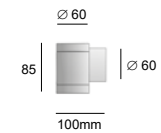

DESCRIPTION

Body made in aluminum or stainless steel
Screws in stainless steel
Degree of protection IP65
Safety clear glass
Class 1