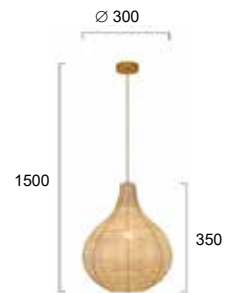

DESCRIPTION

Body made in rattan
Wood fittings
Degree of protection IP20
Class 1

code : V4227800 Rattan/wood