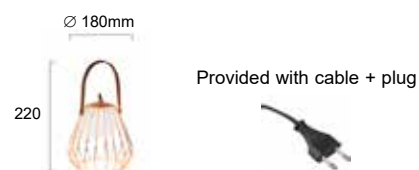

also available in the series LEVIK