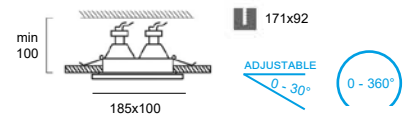

## DESCRIPTION

Adjustable 0° - 30° / 360°  
Body made in aluminum  
Degree of protection IP20  
Class 1