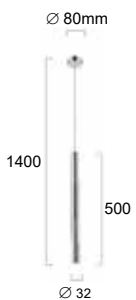

DESCRIPTION

Body made in aluminum
Driver 220-240V included
Degree of protection IP20
Class 1

Elliot

Reference	Price €
V4201700	139.00
V4201701	127.00
V4201702	139.00
V4201703	104.00