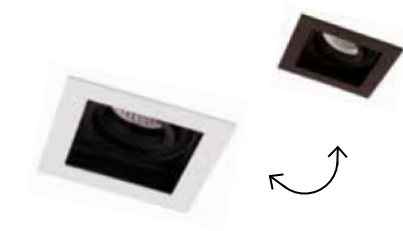

Artsi 1

GU10 LED 230V - max. 13W

code : V4208000 White
code : V4208001 Black

DESCRIPTION

Adjustable 0° - 30° / 360°
Body made in aluminum
Degree of protection IP20
Class 1