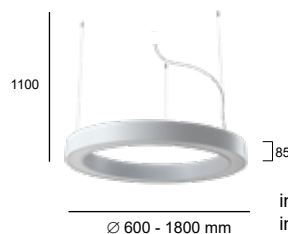

ON REQUEST

dimnable driver 1-10V, DALI or Emergency lighting
Other color: 2700K or 6500K
other CRI: CRI>90
other RAL color
Other diameter: Ø 140cm / Ø180cm

incl. 3x cable susp. 1m
incl. 1x cable base 54x54x35mm