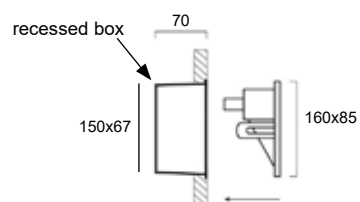

DESCRIPTION

Body made in aluminum
Recessed box included
Provided with 20cm cable
Driver 220-240V included
Degree of protection IP65
Class 1

Theta 2

Reference	Price €
V4198900	65.00