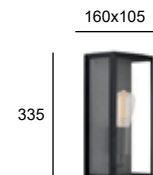

DESCRIPTION

Body made in painted stainless steel
Safety clear glass
Degree of protection IP44
Class 1

Matty		Country 1		Country 2	
Reference	Price €	Reference	Price €	Reference	Price €
V4134700	120.00	V4158200	94.00	V4170700	101.00