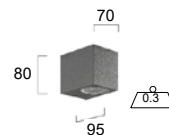

code : V4099500 Dark grey
code : V4099501 White
code : V4099502 Grey