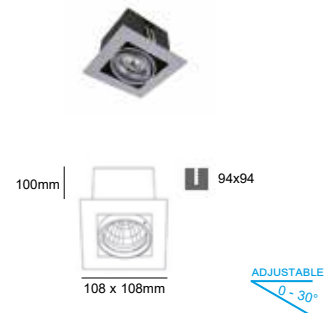

DESCRIPTION

Adjustable 0° - 30°
Body made in aluminum
Degree of protection IP20
Class 1