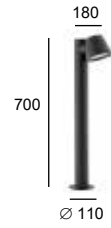

Marc-wall

GU10 LED 230V - max. 5W

code : V4176400   Black

DESCRIPTION

Body made in aluminum
Safety clear glass
Degree of protection IP44
Class 1