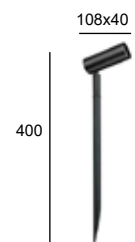

Provided with 2m cable + plug

Atlas 3W

Atlas 5W

Spike 6W

Reference	Price €	Reference	Price €
V4187500	59.00	V4229700	97.00

Reference	Price €
V4176300	130.00