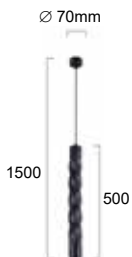

DESCRIPTION

Body made in painted steel
Degree of protection IP20
Class 1

Marley

Reference	Price €
V4236500	89.00
V4236501	89.00
V4236502	89.00