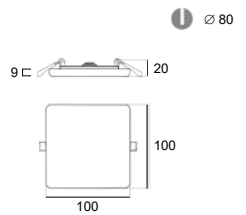

Frameless R-8W

LED 8W - 3000K - 580lm - CRI>83

code : C157R1.WW.01 White

DESCRIPTION

Body made in aluminum
Degree of protection IP66 - IK08
Driver 220-240V included
Class 2

Frameless K-8W

LED 8W - 3000K - 580lm - CRI>83

code : C157K1.WW.01 White

DESCRIPTION

Body made in aluminum
Degree of protection IP66 - IK08
Driver 220-240V included
Class 2

Frameless 15W

code: C157R2. **XX** .01 White

NW LED 15W - 4000K - 1177lm - CRI>83
WW LED 15W - 3000K - 1109lm - CRI>83

DESCRIPTION

Body made in aluminum
Degree of protection IP66 - IK08
Driver 220-240V included
Class 2

Dino 12W - 30W

Reference	Price €
C109.L0	96.00
C109.L1	104.00
C109.L2	125.00
C109.M0	86.00
C109.M1	96.00
C109.M2	115.00
C109.S0	86.00
C109.S1	96.00
C109.S2	110.00

Frameless R-8W

Reference	Price €
C157R1.WW.01	44.00

Frameless K-8W

Reference	Price €
C157K1.WW.01	47.50

Frameless 15W

Reference	Price €
C157R2.NW.01	54.00
C157R2.WW.01	54.00