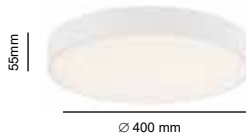

**LED 30W - 3000K - 1860lm - CRI>80**

code : V4235400 White  
 code : V4235401 Black

**Madison 40W**

**LED 40W - 3000K - 2480lm - CRI>80**

code : V4235500 White  
 code : V4235501 Black

**Madison 60W**

**LED 60W - 3000K/4000K (dip switch) - 4080lm - CRI>80**