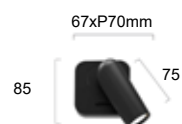

Emma Round

LED 3W 30° - 3000K - 150lm - CRI>80

code : V4235000 White
code : V4235001 Black

DESCRIPTION

Body made in painted steel
Driver 220-240V included
Degree of protection IP20
Class 1