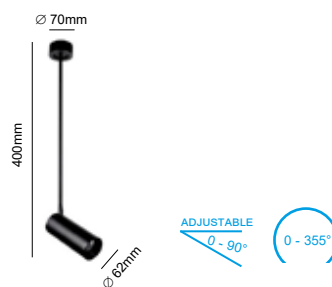

DESCRIPTION

Adjustable 0° - 90° / 355°
Body made in aluminum
Degree of protection IP20
Class 2

code : V4184000 White
code : V4184001 Black