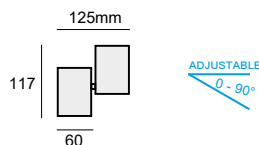

## DESCRIPTION

Adjustable 0° - 90°  
Body made in aluminum, soft texture  
Degree of protection IP20  
Class 1