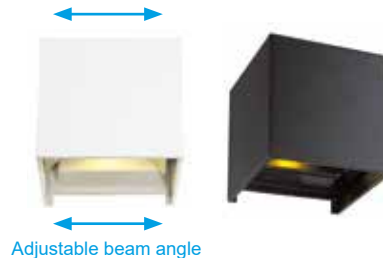

Greg-square

LED 6W 100° - 3000K - 420lm - CRI>80

Adjustable beam angle

code : V4188800   White
code : V4188801   Black

DESCRIPTION

Adjustable beam angle
Body made in aluminum
Driver 220-240V included
Degree of protection IP44
Class 1

Greg-round

Reference	Price €
V4188700	65.00
V4188701	65.00

Greg-square

Reference	Price €
V4188800	65.00
V4188801	65.00