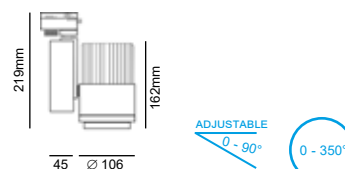

Tobi 16W

LED 16W 38° - 3000K - 1340lm - CRI>84

code : C131.1WW.01 White

DESCRIPTION

Adjustable 0° - 90° / 350°
Luminaire for 3-phase rail 220-240V (Track III)
Body made in aluminum
Degree of protection IP20
Driver 220-240V included
Safety clear glass
Class 1

Distance(m)	38° (m)	lux
1	0,7	3150
2	1,4	1120
3	2,1	770

Tobi 16W

Reference	Price €
C131.1WW.01	69.00

Fidji 45W

LED 45W 38° - 3000K - 3960lm - CRI>84

code : C127.2WW.01 White

DESCRIPTION

Adjustable 0° - 90° / 350°
Luminaire for 3-phase rail 220-240V (Track III)
Body made in aluminum
Degree of protection IP20
Driver 220-240V included
Safety clear glass
Class 1

Distance(m)	38° (m)	lux
1	1,2	7550
2	2,3	2630
3	3,3	1540

Fidji 45W

Reference	Price €
C127.2WW.01	89.00