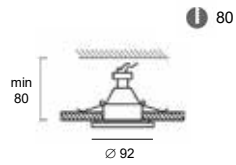

DESCRIPTION

Body made in aluminum
Degree of protection IP20
Class 1

Tim

Reference	Price €
V4182700	21.00