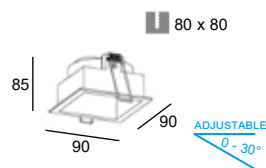

#### DESCRIPTION

Adjustable 0° - 30° & antiglare  
Body made in aluminum  
to use with «Top-Led 15W»