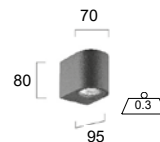

code : V4099700 Dark grey
code : V4099701 White
code : V4099702 Grey