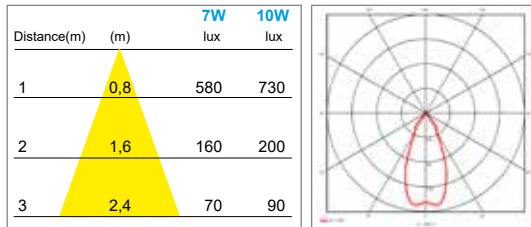

DESCRIPTION

Adjustable 0° - 30° / 360°
Body made in aluminum, soft texture
Degree of protection IP20
Driver 220-240V included
Class 2
Safety clear glass