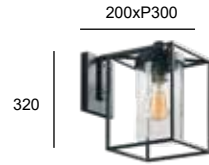

Matty

E27 LED 230V - max. 20W

code : V4134700   Black

DESCRIPTION

Body made in painted aluminum
Safety clear glass
Degree of protection IP23
Class 1

Country 1

E27 LED 230V - max 20W

code : V4158200   Black

DESCRIPTION

Body made in painted stainless steel
Safety clear glass
Degree of protection IP44
Class 1

Country 2

E27 LED 230V - max 20W

code : V4170700   Black

DESCRIPTION

Body made in painted stainless steel
Safety clear glass
Degree of protection IP44
Class 1

Matty		Country 1		Country 2	
Reference	Price €	Reference	Price €	Reference	Price €
V4134700	120.00	V4158200	94.00	V4170700	101.00