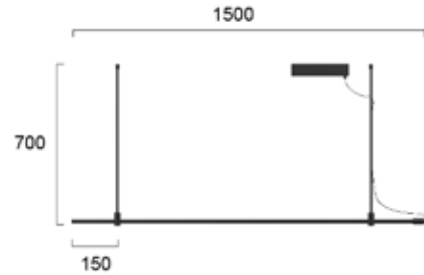

### POWER SUPPLY 220-240V / 24VDC

**POWER SUPPLY 30W**

code : V00.8077 95X53X30MM

ON / OFF

Reference	Price €
V00.8077	34.00

**POWER SUPPLY 60W**

code : V00.8078 187X45X30MM

ON / OFF