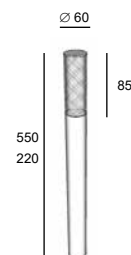

HEIGHT		COLOR	
29	220 mm	02	Black
62	550 mm	04	Brushed stainless steel
		21	Brushed copper
		32	Anodised aluminum
		39	Grey

DESCRIPTION

Body made in profile aluminum, stainless steel or copper
Safety sandblasted plexiglass
Screws in stainless steel
Degree of protection IP65 - IK09
Class 1