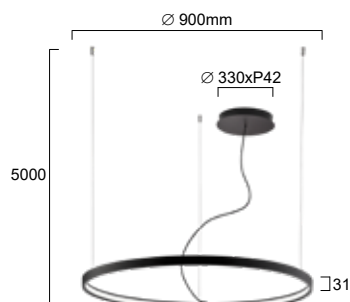

LED 54W 120° - 3000K - 3600lm
code : V4224300 Black