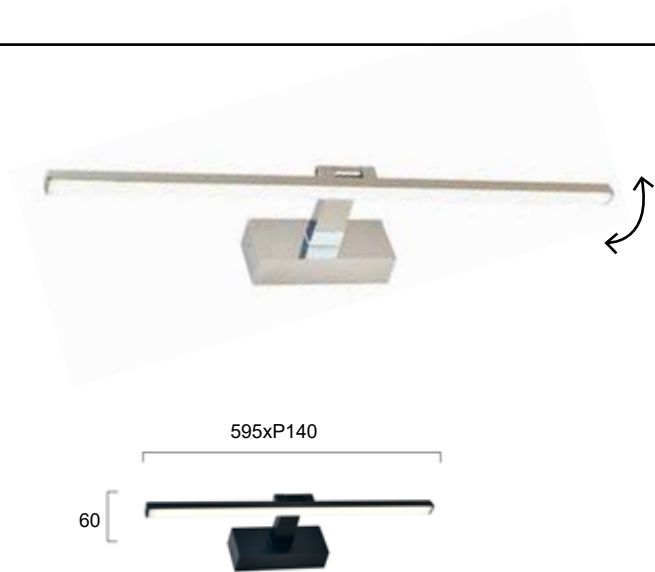

Robin

Chrome

code : V4212200 LED 15W - 3000K - 1275lm - CRI>80
code : V4212300 LED 30W - 3000K - 2550lm - CRI>80