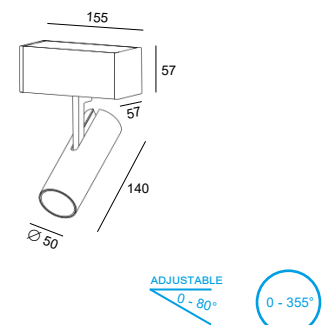

### DESCRIPTION

Adjustable 0° - 80° / 355°  
Body made in aluminum  
Degree of protection IP20  
Driver PHILIPS 220-240V included  
Class 2  
Safety clear glass

Distance(m)	(m)	lux
1	0,6	1790
2	1,2	620
3	1,8	290