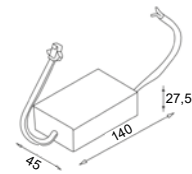

9W		
Distance(m)	(m)	lux
1	1,2	1790
2	2,4	390
3	3,6	210

16W		
Distance(m)	(m)	lux
1	1,6	3200
2	3,2	730
3	4,8	370

30W		
Distance(m)	(m)	lux
1	2,0	4150
2	4,0	980
3	6,0	530