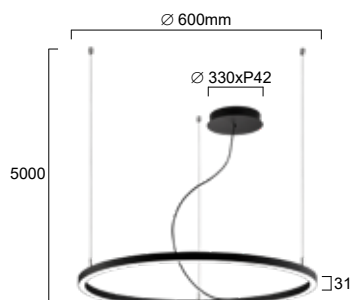

LED 32W 120° - 3000K - 2000lm
code : V4224800 Black