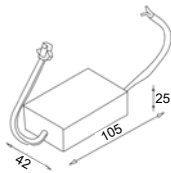

ADJUSTABLE
0° - 38°