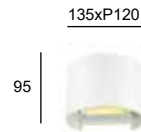

Greg-square

LED 6W 100° - 3000K - 420lm - CRI>80