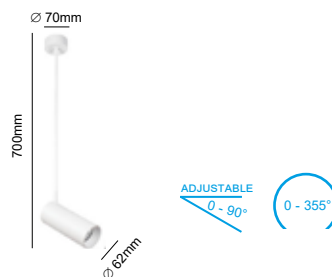

Reeds 2

Reeds 1

Reference	Price €
V4184100	64.00
V4184101	64.00

Reference	Price €
V4183900	85.00
V4183901	85.00
V4184000	89.00
V4184001	89.00