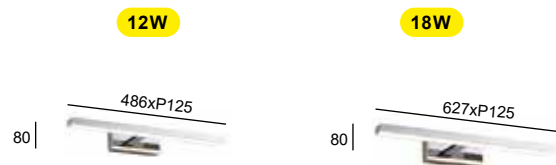

Issac

Reference	Price €
V4178000	110.00
V4178100	134.00