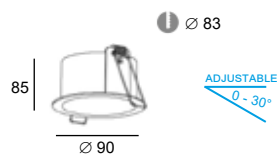

DESCRIPTION

Adjustable 0° - 30° & antiglare
Body made in aluminum
to use with «Top-Led 15W»