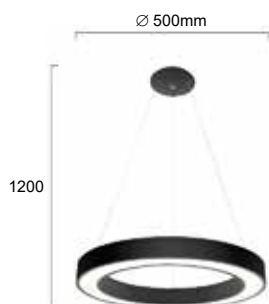

Apollo-P

LED 38W - 3000K - 2090lm - CRI>80

code : V4214000   White
code : V4214001   Black

DESCRIPTION

Body made in aluminum
Driver 220-240V included
Degree of protection IP20
Class 1