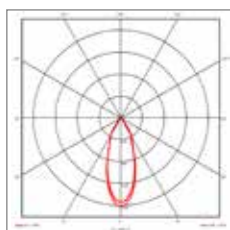

DESCRIPTION

Body made in aluminum
Degree of protection IP20
Driver PHILIPS 220-240V included
Class 2
Safety clear glass

Distance(m)	(m)	lux
1	0,8	1400
2	1,6	370
3	2,4	190