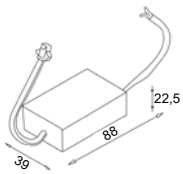

9W		
Distance(m)	(m)	lux
1	1,2	1790
2	2,4	390
3	3,6	210

16W		
Distance(m)	(m)	lux
1	1,6	3200
2	3,2	730
3	4,8	370

30W		
Distance(m)	(m)	lux
1	2,0	4150
2	4,0	980
3	6,0	530