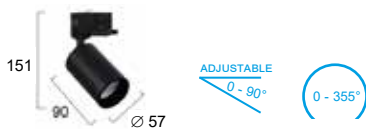

DESCRIPTION

Luminaire for 3-phase rail 220-240V (Track III)
Adjustable 0° - 90° / 355°
Body made in aluminum
Degree of protection IP20
Class 1

additional reflectors