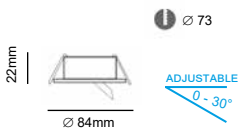

### DESCRIPTION

Adjustable 0° - 30° / 360°  
 Body made in cast aluminum  
 Degree of protection IP20  
 Class 2

Stilo

Reference	Price €
C101.GU.01	5.80
C101.GU.02	5.80
C101.GU.19	6.90

Sara

Reference	Price €
C102.GU.01	12.50
C102.GU.02	12.50
C102.GU.19	15.00