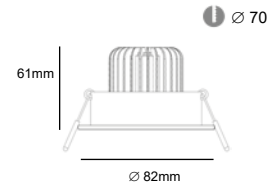

### DESCRIPTION

Body made in aluminum, soft texture  
 Degree of protection IP20  
 Driver 220-240V included  
 Class 2  
 Safety clear glass

Distance(m)	(m)	7W lux	10W lux
1	0,8	580	730
2	1,6	160	200
3	2,4	70	90