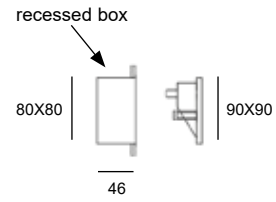

Riva 1

LED 1,5W - 3000K - 105lm - CRI>80

code : V4124800 Silver Grey
code : V4124801 White

DESCRIPTION

Body made in aluminum
Recessed box included
Degree of protection IP65
Driver 220-240V included
Class 2