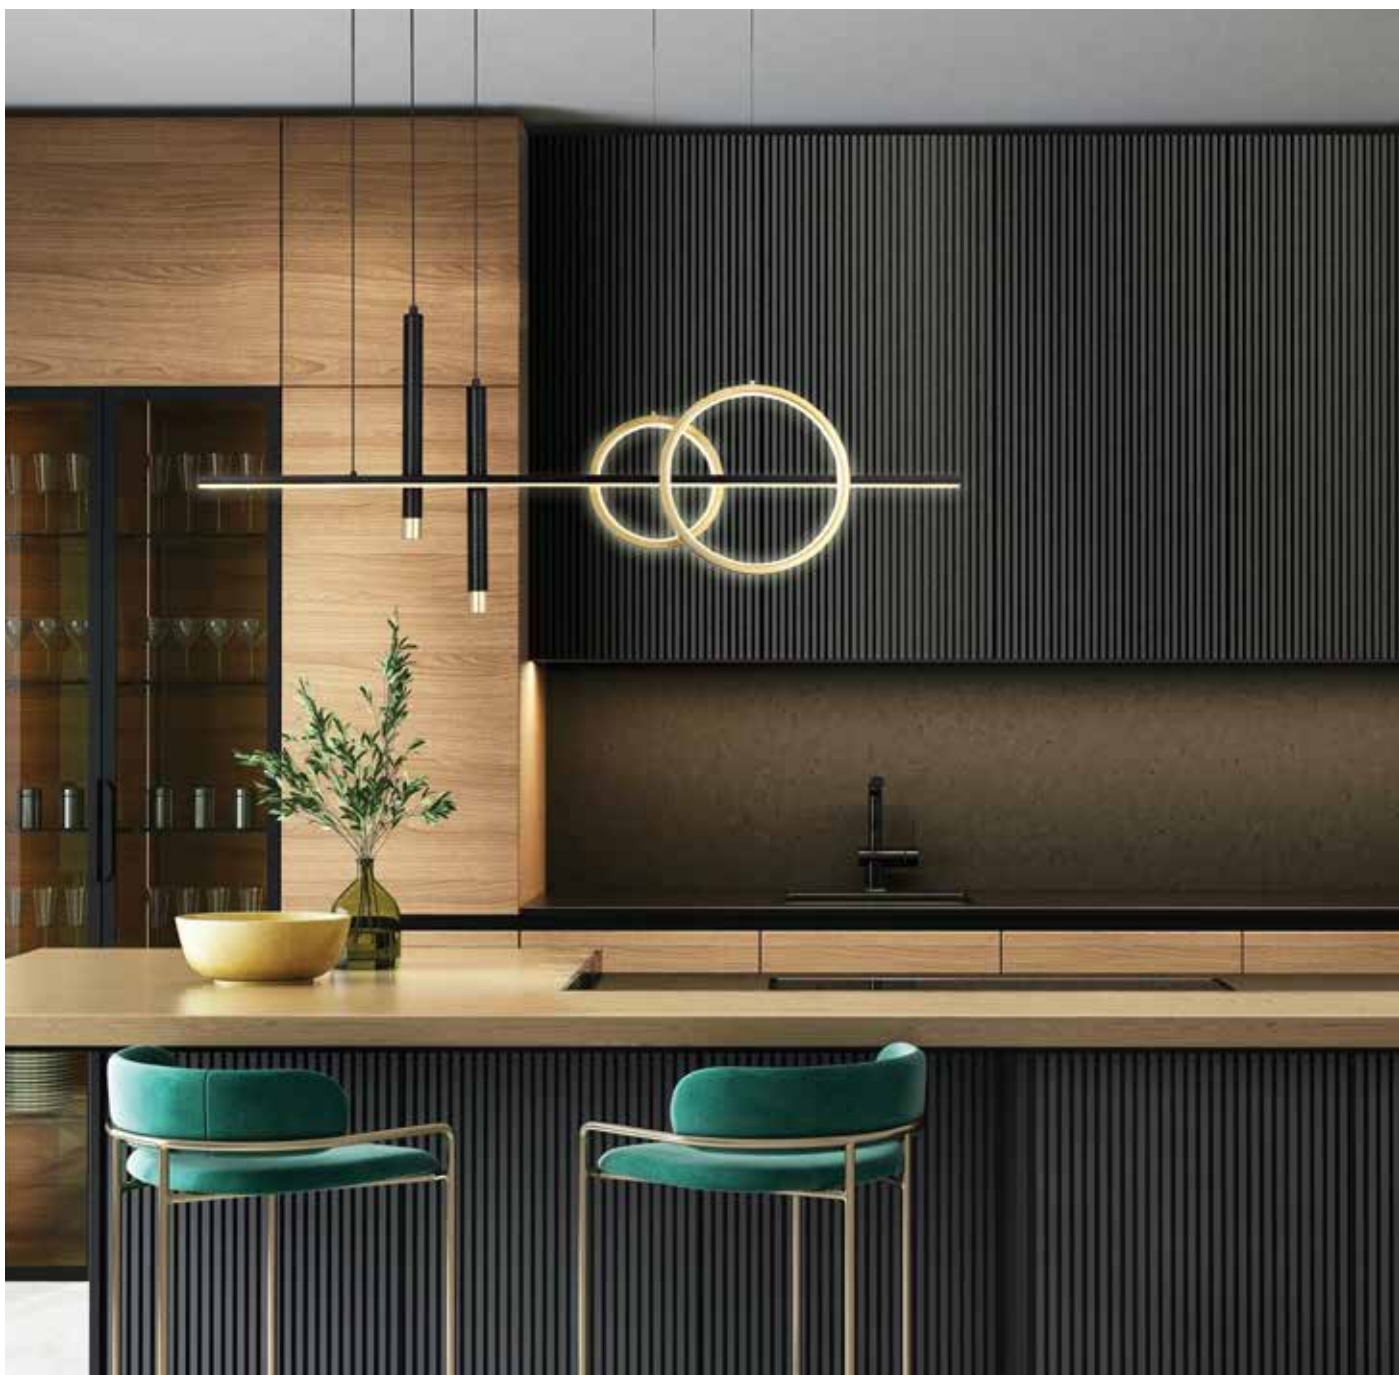

Combo

LED 23W - 3000K - 800lm - CRI>80

code : V4270600 Black/gold

DESCRIPTION

Body made in painted steel / acrylic
Driver 220-240V included
Degree of protection IP20
Class 1