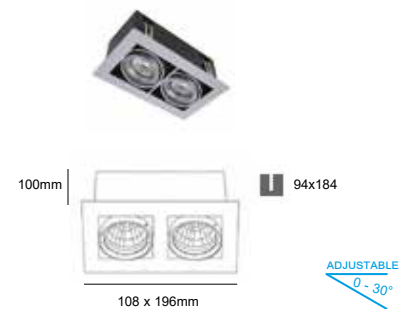

## DESCRIPTION

Adjustable 0° - 30°  
Body made in aluminum  
Degree of protection IP20  
Class 1