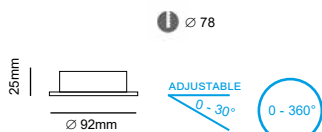

Visio R

Reference	Price €
C103S.GU.00	21.00
C103S.GU.01	21.00
C103S.GU.02	21.00