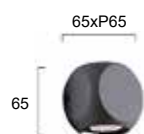

DESCRIPTION

Body made in aluminum
Driver 220-240V included
Degree of protection IP54
Class 1

Twist

LED 4W (4x1W) 60° - 3000K - 340lm - CRI>80

code : V4211000

White

code : V4211001

Dark grey