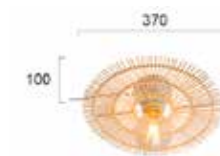

Leta

Reference	Price €
V4227900	83.00