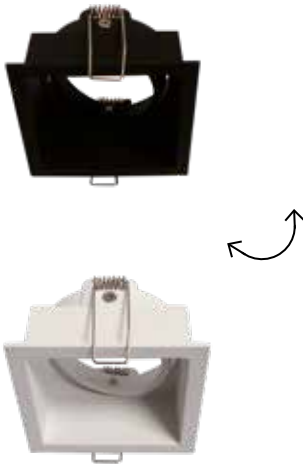

TOP SPOT FAMILY

LED Module 15W + Recessed Frame

Create your recessed Top-Spot by choosing the spot frame and one of the LED Modules (white or black)

Top Spot SAD

code : V4220000 White
code : V4220001 Black

DESCRIPTION

Adjustable 0° - 30° & antiglare
Body made in aluminum
to use with «Top-Led 15W»