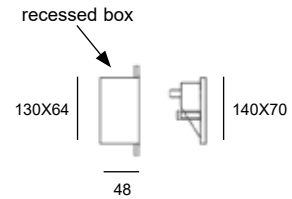

Riva 2

LED 3W - 3000K - 210lm - CRI>80

code : V4124900 Silver Grey
code : V4124901 White

DESCRIPTION

Body made in aluminum
Recessed box included
Degree of protection IP65
Driver 220-240V included
Class 2