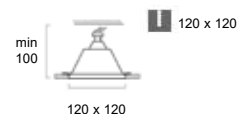

Jack 1

GU10 LED 230V - max 13W

code : V4081000 White (plaster)