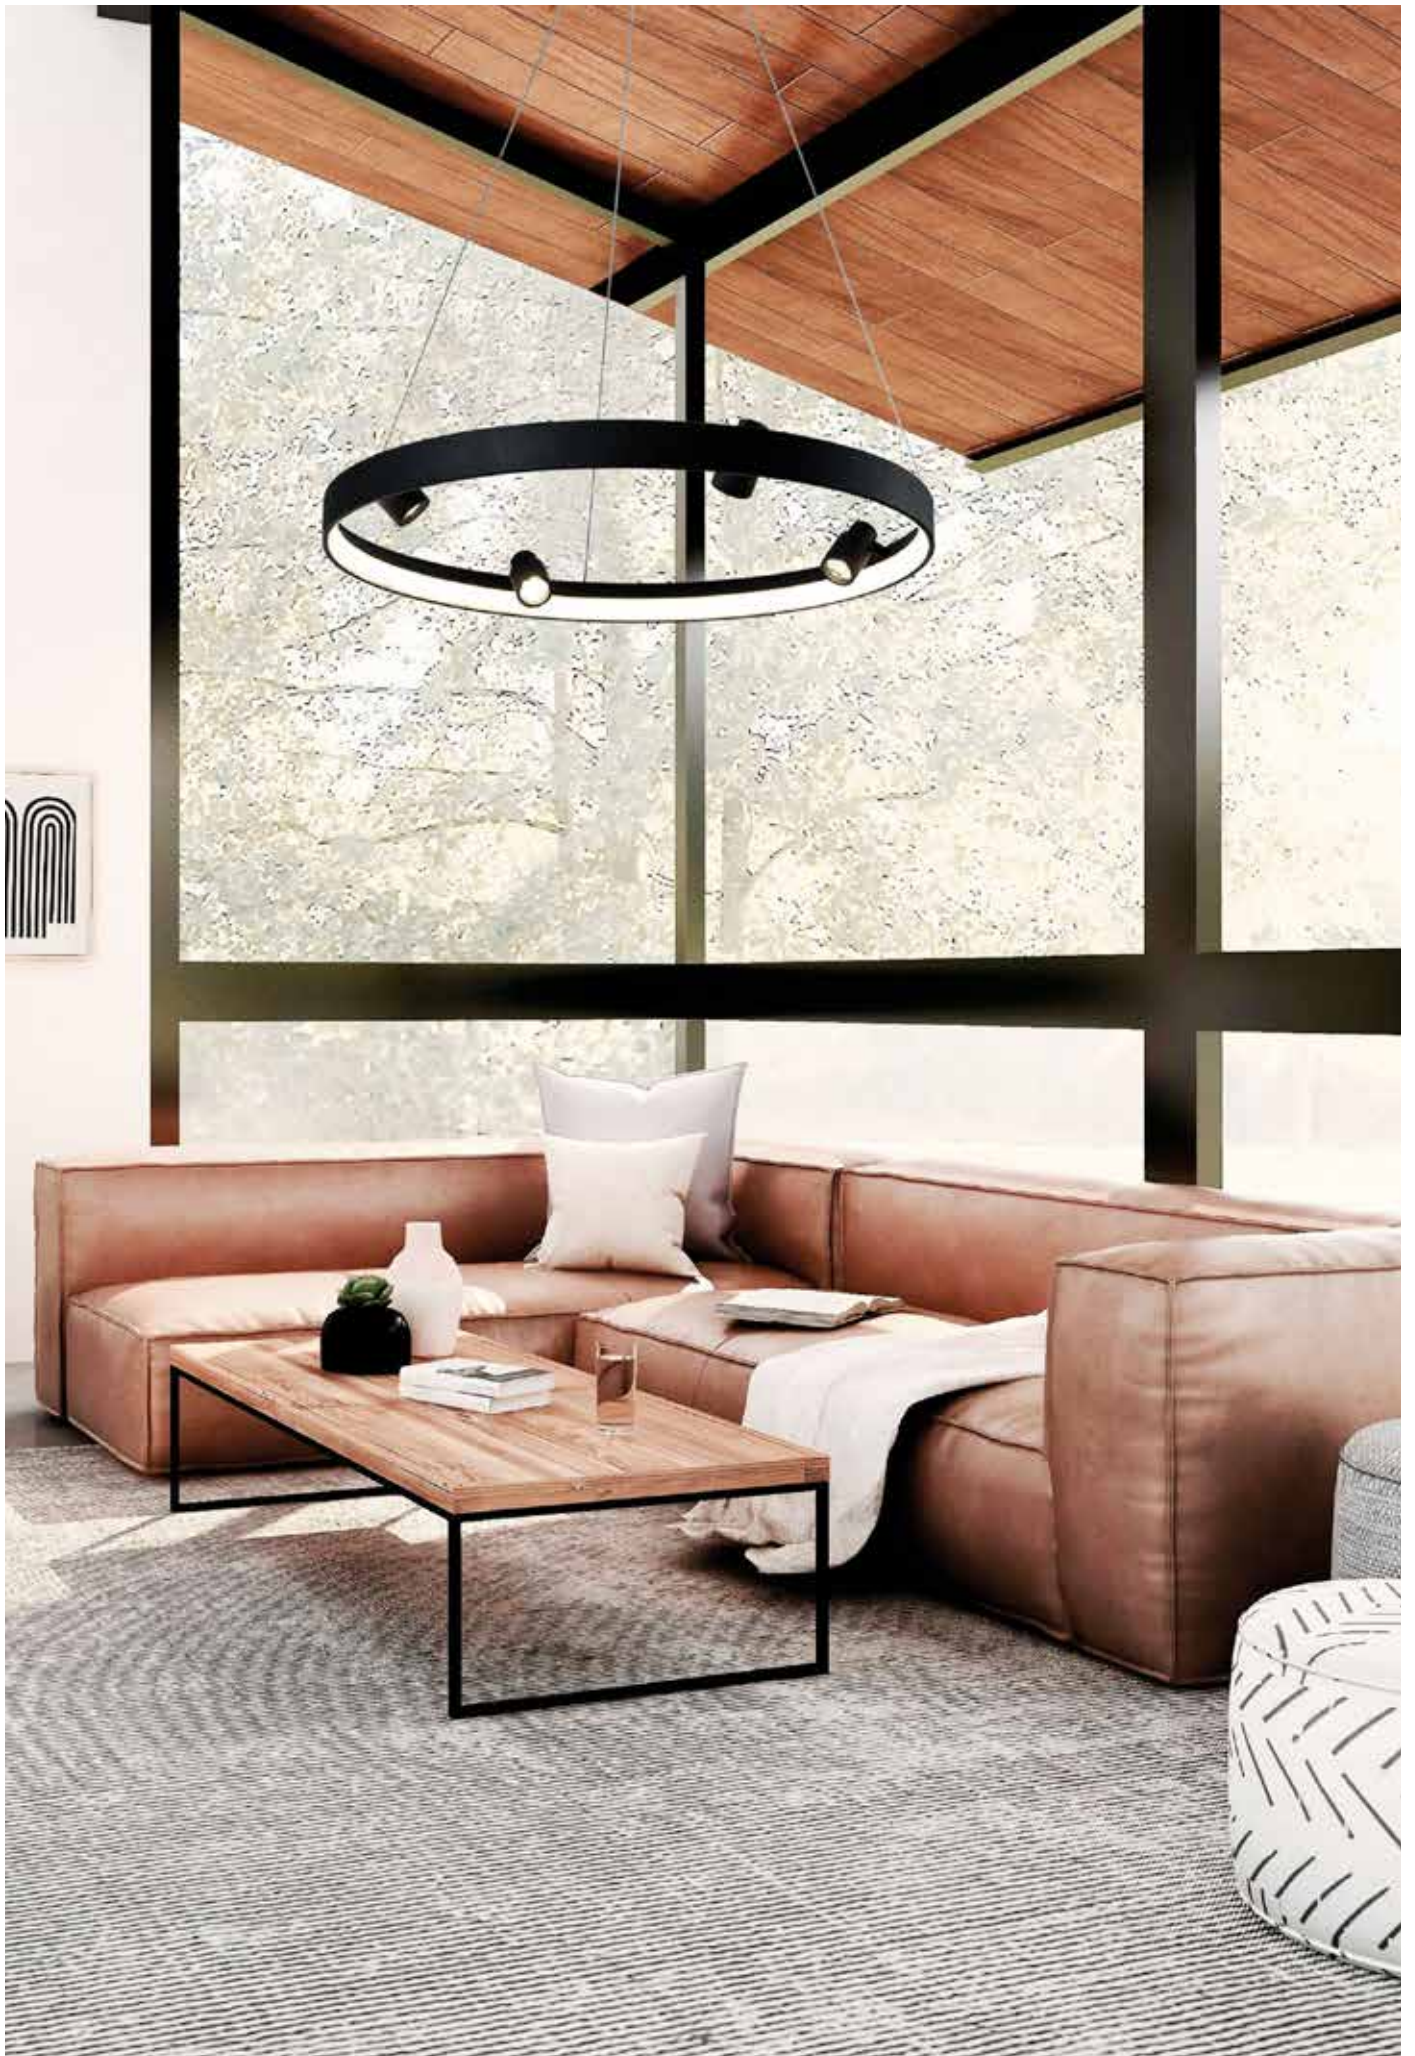

## 3 STEPS LED

Only spot

Only strip

Strip+Spot

also available in  
the series DENIS

[Denis pendant](#)

Reference	Price €
V4250600	484.00