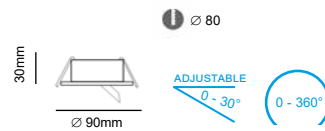

### DESCRIPTION

Adjustable 0° - 30° / 360°  
 Body made in cast aluminum  
 Degree of protection IP20  
 Class 2

Stilo

Reference	Price €
C101.GU.01	5.80
C101.GU.02	5.80
C101.GU.19	6.90

Sara

Reference	Price €
C102.GU.01	12.50
C102.GU.02	12.50
C102.GU.19	15.00