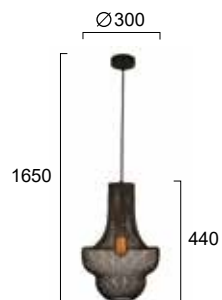

DESCRIPTION

Body made in painted steel
Degree of protection IP20
Class 1

Lara

Reference	Price €
V4265700	137.00