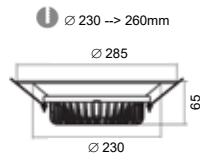

DIAMETER		POWER		LED		COLOR	
L	285mm	0	12W - 1200lm - UGR19	NW	4000K	01	White
M	230mm	1	18W - 1800lm - UGR19	WW	3000K		
S	190mm	2	30W - 3000lm - UGR21