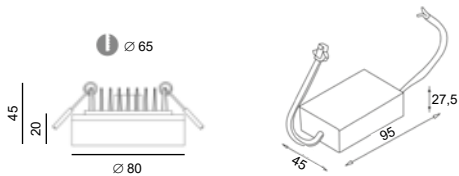

DESCRIPTION

3 light levels
Body made in aluminum
Degree of protection IP20
Driver 100-240V included
Class 2
Clear plexiglass

Distance(m)	(m)	lux
1	1,0	510
2	2,0	132
3	8,7	70