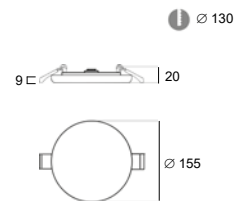

Dino 12W - 30W

Reference	Price €
C109.L0	96.00
C109.L1	104.00
C109.L2	125.00
C109.M0	86.00
C109.M1	96.00
C109.M2	115.00
C109.S0	86.00
C109.S1	96.00
C109.S2	110.00

Frameless R-8W

Reference	Price €
C157R1.WW.01	44.00

Frameless K-8W

Reference	Price €
C157K1.WW.01	47.50

Frameless 15W

Reference	Price €
C157R2.NW.01	54.00
C157R2.WW.01	54.00