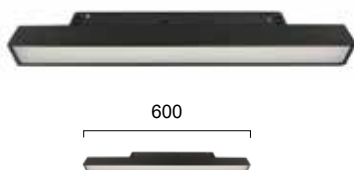

600

code : V4244301 Black

LED 20W 110° - 3000K - 800lm - CRI>80

Track 48V - Linear

Reference	Price €
V4244301	82.00