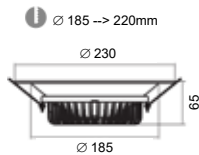

DIAMETER		POWER		LED		COLOR	
L	285mm	0	12W - 1200lm - UGR19	NW	4000K	01	White
M	230mm	1	18W - 1800lm - UGR19	WW	3000K		
S	190mm	2	30W - 3000lm - UGR21