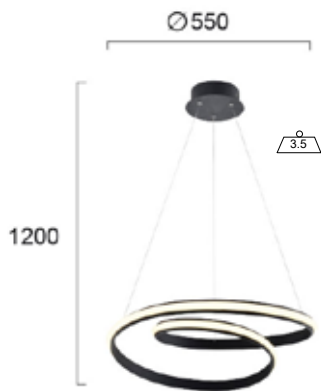

Sigma 30W

LED 30W 120° - 3000K - 1500lm - CRI>80

code : V4247900 Black

Sigma 30W

Reference	Price €
V4247900	266.00