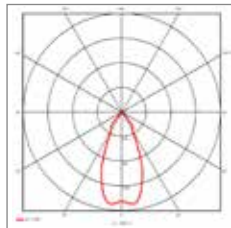

### DESCRIPTION

Body made in aluminum, soft texture  
 Degree of protection IP20  
 Driver 220-240V included  
 Class 2  
 Safety clear glass

Distance(m)	(m)	7W lux	10W lux
1	0,8	580	730
2	1,6	160	200
3	2,4	70	90