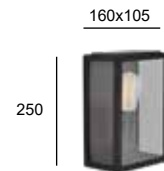

Matty

E27 LED 230V - max. 20W

code : V4134700   Black

DESCRIPTION

Body made in painted aluminum
Safety clear glass
Degree of protection IP23
Class 1

Country 1

E27 LED 230V - max 20W

code : V4158200   Black

DESCRIPTION

Body made in painted stainless steel
Safety clear glass
Degree of protection IP44
Class 1

Country 2

E27 LED 230V - max 20W

code : V4170700   Black

DESCRIPTION

Body made in painted stainless steel
Safety clear glass
Degree of protection IP44
Class 1

Matty		Country 1		Country 2	
Reference	Price €	Reference	Price €	Reference	Price €
V4134700	120.00	V4158200	94.00	V4170700	101.00