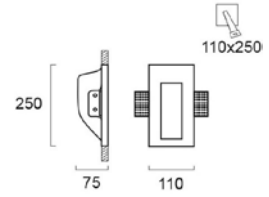

DESCRIPTION

Body made in plaster white
Can be painted over with same color as wall
Degree of protection IP20
Class 2
Driver 220-240V included