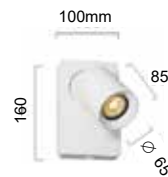

## Steven

GU10 LED 230V - max 10W

code : V4261000      white  
code : V4261001      Black