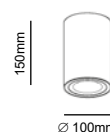

Pixoo-K

LED 10W 38° - 3000K - 800lm - CRI>80

code : C138K.1WW.01   White

Pixoo-R

LED 10W 38° - 3000K - 800lm - CRI>80

code : C138R.1WW.01   White

DESCRIPTION

Body made in aluminum
Degree of protection IP20
Driver PHILIPS 220-240V included
Class 2
Safety clear glass

DESCRIPTION

Body made in aluminum
Degree of protection IP20
Driver PHILIPS 220-240V included
Class 2
Safety clear glass

Distance(m)	(m)	lux
1	0,8	1400
2	1,6	370
3	2,4	190

Distance(m)	(m)	lux
1	0,8	1400
2	1,6	370
3	2,4	190

Pixoo-K

Reference	Price €
C138K.1WW.01	59.00

Pixoo-R

Reference	Price €
C138R.1WW.01	59.00