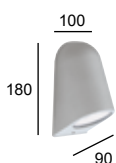

DESCRIPTION

Body made in aluminum
Degree of protection IP54
Safety clear glass
Class 1

Hydra

Reference	Price €
V4136200	42.00
V4136201	42.00
V4136202	42.00