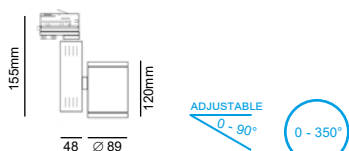

Tobi 16W

LED 16W 38° - 3000K - 1340lm - CRI>84

code : C131.1WW.01 White

DESCRIPTION

Adjustable 0° - 90° / 350°
Luminaire for 3-phase rail 220-240V (Track III)
Body made in aluminum
Degree of protection IP20
Driver 220-240V included
Safety clear glass
Class 1

Distance(m)	38° (m)	lux
1	0,7	3150
2	1,4	1120
3	2,1	770

Tobi 16W

Reference	Price €
C131.1WW.01	69.00

Fidji 45W

LED 45W 38° - 3000K - 3960lm - CRI>84

code : C127.2WW.01 White

DESCRIPTION

Adjustable 0° - 90° / 350°
Luminaire for 3-phase rail 220-240V (Track III)
Body made in aluminum
Degree of protection IP20
Driver 220-240V included
Safety clear glass
Class 1

Distance(m)	38° (m)	lux
1	1,2	7550
2	2,3	2630
3	3,3	1540

Fidji 45W

Reference	Price €
C127.2WW.01	89.00