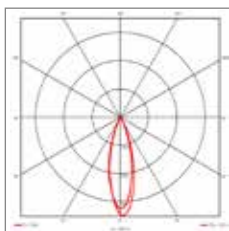

### DESCRIPTION

Adjustable 0° - 80° / 355°  
Body made in aluminum  
Degree of protection IP20  
Driver PHILIPS 220-240V included  
Class 1  
Safety clear glass

Distance(m)	(m)	lux
1	0,6	1790
2	1,2	620
3	1,8	290