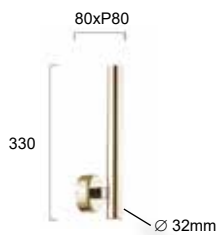

DESCRIPTION

Body made in painted steel
Driver 220-240V included
Degree of protection IP20
Class 1