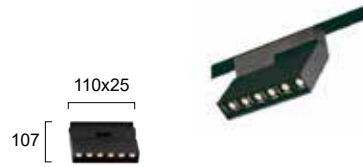

code : V4244404 Black

LED 6W 24° - 3000K - 340lm - CRI>80

Track 48V - Linear AGA

Reference	Price €
V4244404	94.00