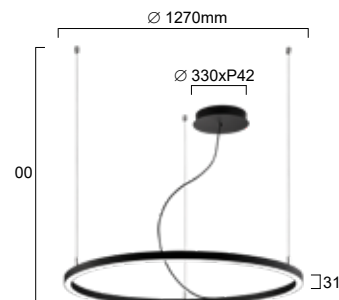

LED 61W 120° - 3000K - 4100lm
code : V4224200 Black

Verdi 2

Reference	Price €
V4224100	692.00
V4224200	848.00
V4244800	494.00

Please request us for delivery extra cost