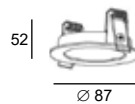

#### DESCRIPTION

Body made in aluminum  
to use with «Top-Led 15W»

∅ 80