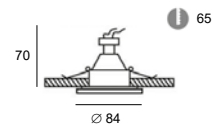

Viki

GU10 LED 230V - max. 13W

code : V4151400   White
code : V4151401   Black

DESCRIPTION

Body made in aluminum
Safety sandblasted glass
Degree of protection IP44
Class 2

Yan

GU10 LED 230V - max. 13W

code : V4151200   White
code : V4151201   Black

DESCRIPTION

Body made in aluminum
Safety sandblasted glass
Degree of protection IP44
Class 2

Viki

Reference	Price €
V4151400	21.00
V4151401	21.00

Yan

Reference	Price €
V4151200	25.00
V4151201	25.00