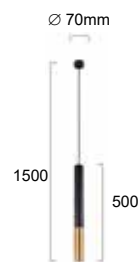

DESCRIPTION

Body made in painted steel
Degree of protection IP20
Class 1

Max

Reference	Price €
V4236600	96.00