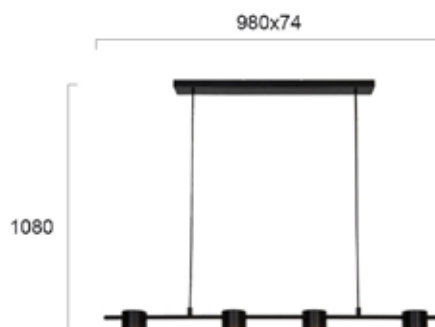

Prima

LED 20W 110° - 3000K - 1435lm - CRI>80

code : V4258200   Black

DESCRIPTION

Body made in painted steel
Driver 220-240V included
Degree of protection IP20
Class 1

Prima

Reference	Price €
V4258200	293.00