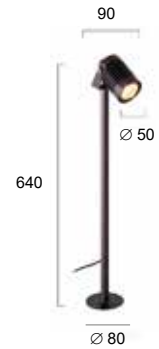

Spike 6W

LED 6W 40° - 2700K - 400lm - CRI>80

code : V4176300   Black

DESCRIPTION

Body made in aluminum
Degree of protection IP44
Driver 220-240V included
Provided with 2m cable + plug
Class 2