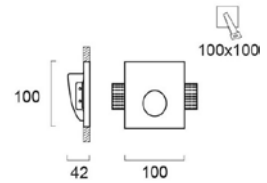

DESCRIPTION

Body made in plaster white
Can be painted over with same color as wall
Degree of protection IP20
Class 2
Driver 220-240V included