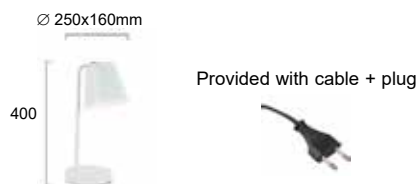

Lyra

E14 LED 230V - max 20W

code : V4153100   white
code : V4153101   Black

DESCRIPTION

Body made in painted steel
Driver 220-240V included
Degree of protection IP20
Class 2

Lin

E27 LED 230V - max 15W

code : V4217400   Black
code : V4217401   Gold