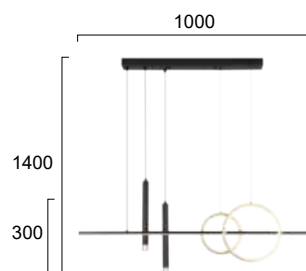

Combo

Reference	Price €
V4270600	370.00