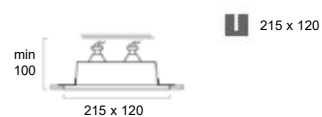

Bradley 1

Reference	Price €
V4071500	14.00

Bradley 2

Reference	Price €
V4071400	14.00

Jack 1

Reference	Price €
V4081000	58.00

Jack 2

Reference	Price €
V4081100	58.00

Bradley 3

Reference	Price €
V4081400	35.00