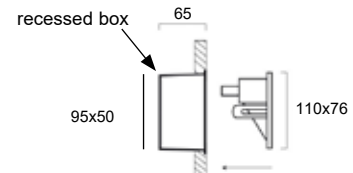

Theta 1

LED 3W 60° - 3000K - 140lm - CRI>80

code : V4198800 Grey

DESCRIPTION

Body made in aluminum
Recessed box included
Provided with 20cm cable
Driver 220-240V included
Degree of protection IP65
Class 1

Reference	Price €
V4124800	53.00
V4124801	53.00

Reference	Price €
V4124900	62.00
V4124901	62.00

Reference	Price €
V4198800	63.00