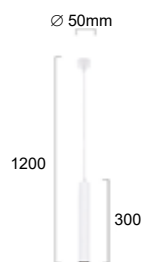

DESCRIPTION

Body made in aluminum
Driver 220-240V included
Degree of protection IP20
Class 1

Nestor

Reference	Price €
V4214300	90.00
V4214301	90.00
V4214302	103.00