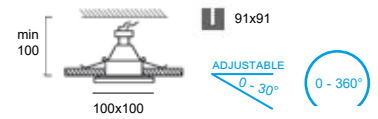

## DESCRIPTION

Adjustable 0° - 30° / 360°  
Body made in aluminum  
Degree of protection IP20  
Class 1