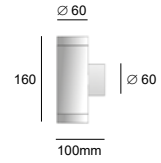

# Alma

GU10 LED 230V - max. 2x 5W

code : C777.GU. \_ \_

-  02 Black
-  04 Brushed stainless steel
-  32 Anodised aluminum
-  39 Grey