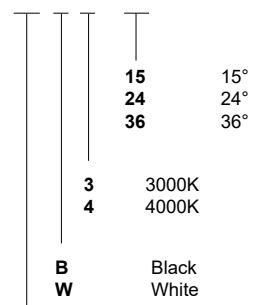

ON REQUEST

Phase cut dimming (TRIAC)
Honey comb available

code : V3913.0 . . . .S. . .