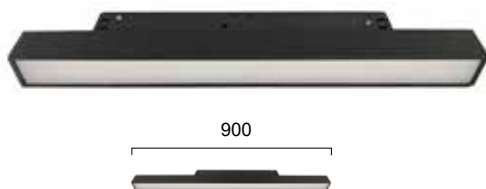

900

code : V4244302 Black

LED 30W 110° - 3000K - 1100lm - CRI>80

Track 48V - Linear

Reference	Price €
V4244302	96.00