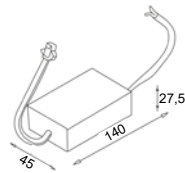

ADJUSTABLE
0° - 38°