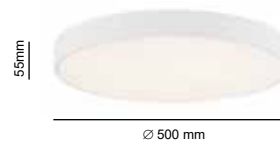

**LED 30W - 3000K - 1860lm - CRI>80**

code : V4235400 White  
 code : V4235401 Black

**Madison 40W**

**LED 40W - 3000K - 2480lm - CRI>80**

code : V4235500 White  
 code : V4235501 Black

**Madison 60W**

**LED 60W - 3000K/4000K (dip switch) - 4080lm - CRI>80**