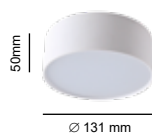

Jaxon 15W

Reference	Price €
V4157400	76.00
V4157401	76.00

Jaxon 23W

LED 23W - 3000K - 1750lm - CRI>80

code : V4183300 White
code : V4183301 Black

DESCRIPTION

Body made in aluminum
Degree of protection IP20
Driver 220-240V included
Mat plastic PMMA
Class 1