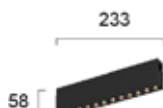

code : V4269200   Black

LED 8W 110° - 3000K - 500lm - CRI>80