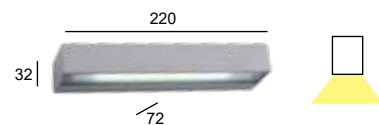

DESCRIPTION

Body made in aluminum
Degree of protection IP54
Safety clear structured glass
Driver 220-240V included
Class 1