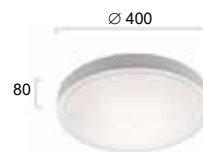

Yara 25W

LED 25W 120° - 3000K - 2125lm - CRI>80

code : V4199700   White
code : V4199701   Silver

Yara 18W

Reference	Price €
V4199600	103.00
V4199601	103.00

Yara 25W

Reference	Price €
V4199700	149.00
V4199701	149.00