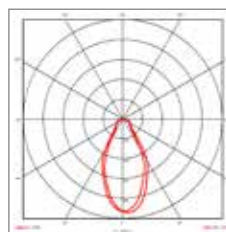

Helios 6W

Reference	Price €
C125.WW.01	29.00