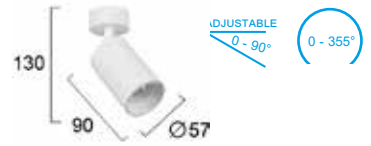

Stage 1

GU10 LED 230V - max. 13W

code : V4224700 White
code : V4224701 Black

DESCRIPTION

Adjustable 0° - 90° / 355°
Body made in aluminum
Degree of protection IP20
Class 1

Stage 3

GU10 LED 230V - max. 13W

code : V4224900 White
code : V4224901 Black

DESCRIPTION

Body made in aluminum
Degree of protection IP20
Class 1

Stage 4

GU10 LED 230V - max. 10W

code : V4241000 White
code : V4241001 Black

DESCRIPTION

Adjustable 0° - 90° / 355°
Body made in aluminum
Degree of protection IP20
Class 1

Reflectors available for series STAGE

additional reflectors

Stage 4

Reference	Price €
V4241000	35.00
V4241001	35.00

Stage 1

Reference	Price €
V4224700	37.00
V4224701	37.00

Stage 3

Reference	Price €
V4224900	26.00
V4224901	26.00

Stage reflector

Reference	Price €
V4234400	7.00
V4234401	7.00