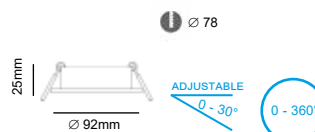

Visio R2

Reference	Price €
C103R.GU.00	21.00
C103R.GU.01	21.00
C103R.GU.02	21.00