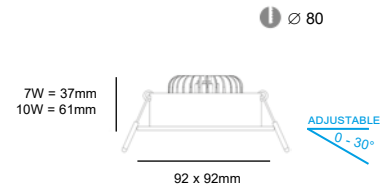

DESCRIPTION

Adjustable 0° - 30° / 360°
Body made in aluminum, soft texture
Degree of protection IP20
Driver 220-240V included
Class 2
Safety clear glass