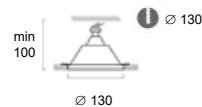

Bradley 2

GU10 LED 230V - max 13W

code : V4071400 White (plaster)