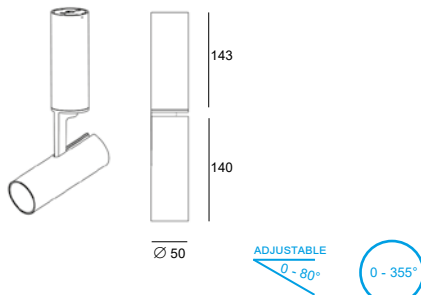

### DESCRIPTION

Adjustable 0° - 80° / 355°  
Body made in aluminum  
Degree of protection IP20  
Driver PHILIPS 220-240V included  
Class 1  
Safety clear glass

Distance(m)	(m)	lux
1	0,6	1790
2	1,2	620
3	1,8	290