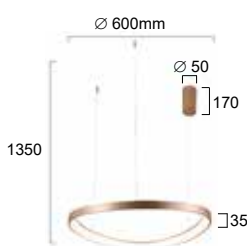

### DESCRIPTION

Body made in aluminum  
 Driver 220-240V included  
 Degree of protection IP20  
 Class 1

**LED 48W 120° - 3000K - 2640lm**  
 code : V4222800 Mat gold

**LED 60W 120° - 3000K - 3300lm**  
 code : V4222900 Mat gold