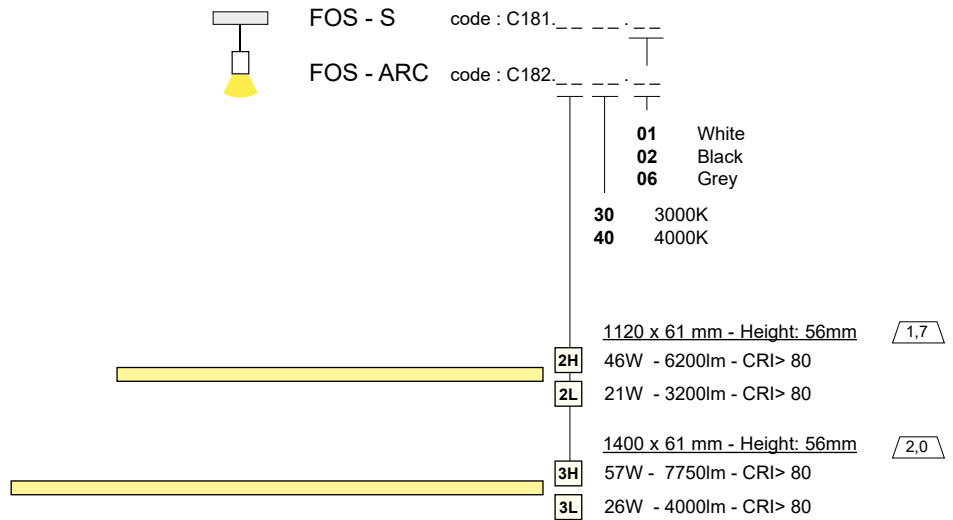

DESCRIPTION

Body made in extruded profile aluminum
Degree of protection IP20
Led lifetime 50.000hr (L80F10)
Led & driver TRIDONIC 220-240V included
Satin plastic PMMA
UGR<19 (Unified Glare Rating)
Class 1

ON REQUEST

Dimmable driver 1-10V, DALI or Emergency lighting
Other color: 2700K, 5000K or 6500K
Other CRI: CRI>90
Other RAL color (customized)

FOS-S

Reference	Price €
C181.2H_	321.00
C181.2L_	300.00
C181.3H_	352.00
C181.3L_	331.00

FOS-ARC

Reference	Price €
C182.2H_	289.00
C182.2L_	273.00
C182.3H_	326.00
C182.3L_	300.00

Please request us for delivery extra cost