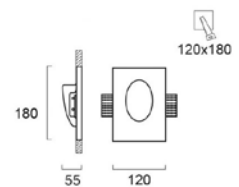

DESCRIPTION

Body made in plaster white
Can be painted over with same color as wall
Degree of protection IP20
Class 2
Driver 220-240V included