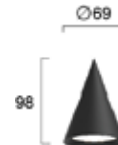

Example

Track 24V - Spot 1

Reference	Price €
V4268800	134.00
V4268801	134.00

Track 24V - Spot 2

Reference	Price €
V4268900	127.00

Track 24V - Spot 3

Reference	Price €
V4269300	121.00
V4269301	121.00