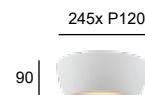

DESCRIPTION

Body made in plaster white
Can be painted over with same color as wall
Degree of protection IP20
Class 1

Cube 1

G9 LED 230V - max. 5W

code : V4096900 White (plaster)