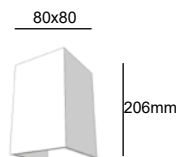

DESCRIPTION

Body made in profile aluminum
Degree of protection IP20
Class 1