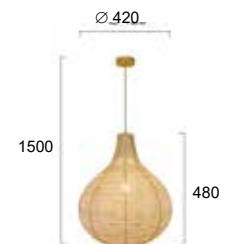

### DESCRIPTION

Body made in rattan  
Wood fittings  
Degree of protection IP20  
Class 1

code : V4227800 Rattan/wood

also available in the series BOLITA

code : V4227700 Rattan/wood

Bolita

Reference	Price €
V4227700	186.00
V4227800	172.00