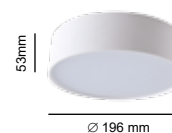

Jaxon 23W

Reference	Price €
V4183300	125.00
V4183301	125.00