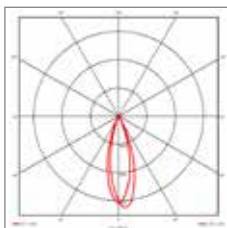

Mini-O 3W

Reference	Price €
C121R.WW.01	19.00