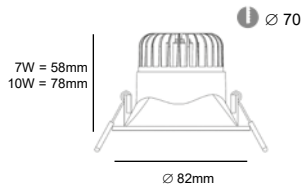

### DESCRIPTION

Body made in aluminum, soft texture  
 Degree of protection IP20  
 Driver 220-240V included  
 Class 2  
 Safety clear glass

Distance(m)	(m)	7W lux	10W lux
1	0,8	580	730
2	1,6	160	200
3	2,4	70	90