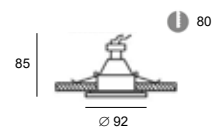

Viki

Reference	Price €
V4151400	21.00
V4151401	21.00

Yan

Reference	Price €
V4151200	25.00
V4151201	25.00