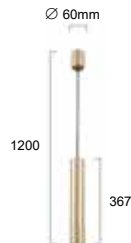

Lesante

GU10 LED 230V - max. 7W

code : V4144300 White
code : V4144301 Black

Led lamp included

Paloma

GU10 LED 230V - max. 7W

code : V4208400 Grey
code : V4208401 Gold

DESCRIPTION

LED lamp 5W included (GU10)
Body made in painted steel
Degree of protection IP20
Class 1

DESCRIPTION

Body made in aluminum
Degree of protection IP20
Class 1

also available in the series PALOMA

Lesante

Reference	Price €
V4144300	73.00
V4144301	73.00

Paloma

Reference	Price €
V4208400	117.00
V4208401	117.00