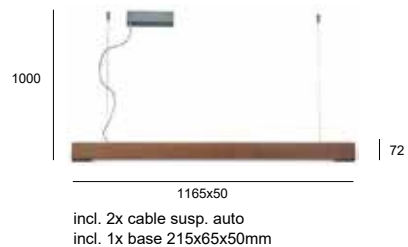

ON REQUEST

Available with dimmable driver Triac (V3089702)

Avenue

Reference	Price €
V3089700	475.00
V3089701	519.00