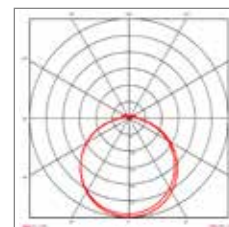

Ring

Reference	Price €
C156P.1H_ _ _ _	704.00
C156P.1L_ _ _ _	704.00
C156P.2H_ _ _ _	966.00
C156P.2L_ _ _ _	966.00
C156P.3H_ _ _ _	1318.00
C156P.3L_ _ _ _	1318.00

Please request us for delivery extra cost