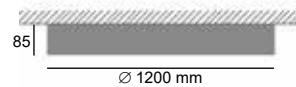

LED 96W - 18800lm - CRI>80

DIAMETER / POWER

1	Ø 600mm - 27W - 5200lm - CRI>80
2	Ø 900mm - 53W - 10800lm - CRI>80
3	Ø 1200mm - 96W - 18800lm - CRI>80

LED

NW	4000K
WW	3000K