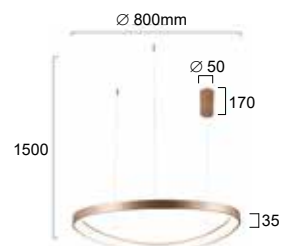

### DESCRIPTION

Body made in aluminum  
 Driver 220-240V included  
 Degree of protection IP20  
 Class 1

**LED 48W 120° - 3000K - 2640lm**  
 code : V4222800 Mat gold

**LED 60W 120° - 3000K - 3300lm**  
 code : V4222900 Mat gold