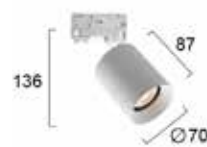

Reeds 4

GU10 LED 230V - max. 13W

code : V4184200 White
code : V4184201 Black