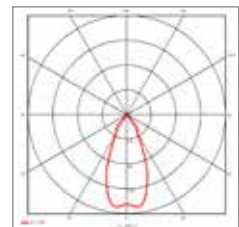

### DESCRIPTION

Adjustable 0° - 30° / 360°  
 Body made in aluminum, soft texture  
 Degree of protection IP20  
 Driver 220-240V included  
 Class 2  
 Safety clear glass

Distance(m)	(m)	lux
1	0,8	580
2	1,6	160
3	2,4	70