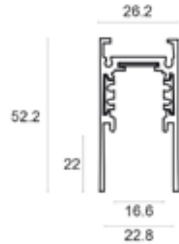

TRACK 48VDC SURFACE

code : V02.0201._._

1M	1000mm
2M	2000mm
3M	3000mm

Reference	Price €
V02.0201.1M	72.00
V02.0201.2M	144.00
V02.0201.3M	216.00