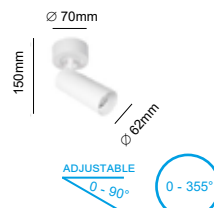

code : V4184100 White
code : V4184101 Black

Reeds 1

GU10 LED 230V - max. 13W

DESCRIPTION

Adjustable 0° - 90° / 355°
Body made in aluminum
Degree of protection IP20
Class 2

code : V4183900 White
code : V4183901 Black

Reeds 2

GU10 LED 230V - max. 13W