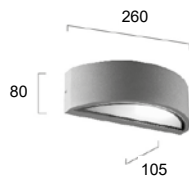

DESCRIPTION

Body made in aluminum
Degree of protection IP54
Safety sandblasted glass
Class 1

Rhodes

Reference	Price €
V4100700	89.00
V4100701	89.00
V4100702	89.00