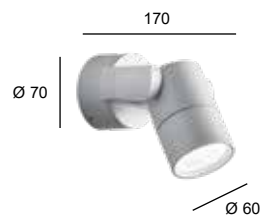

Skiros

GU10 LED 230V - max. 7W

code : V4143700 White
code : V4143701 Silver Grey

DESCRIPTION

Body made in aluminum
Degree of protection IP55
Safety clear glass
Class 1

Skiros

Reference	Price €
V4143700	68.00
V4143701	68.00