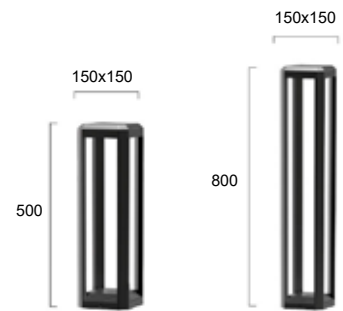

Bios-wall

LED 13W - 3000K - 600lm - CRI>80

code : V4212900   Dark grey

DESCRIPTION

Body made in aluminum
Driver 220-240V included
Degree of protection IP65
Class 1

Bios-floor

Reference	Price €
V4213000	169.00
V4213100	203.00

Bios-wall

Reference	Price €
V4212900	130.00