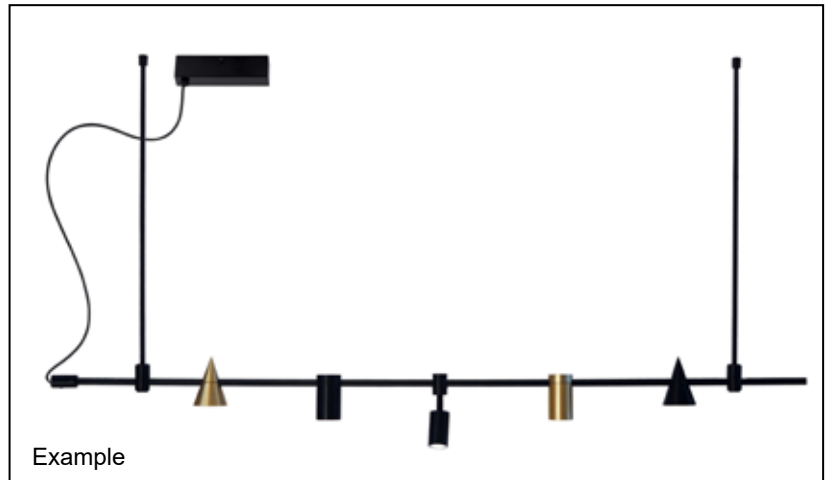

Track 24V - rail 1

code : V4269500

Black

Power supply 220-240V / 24VDC not included

POWER SUPPLY 220-240V / 24VDC

POWER SUPPLY 30W

code : V00.8077 95X53X30MM

ON / OFF

Reference	Price €
V00.8077	34.00

POWER SUPPLY 60W

code : V00.8078 187X45X30MM

ON / OFF

Reference	Price €
V00.8078	44.00

Track 24V - rail 1

Reference	Price €
V4269500	328.00