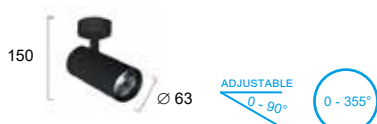

Nestor 3

LED 15W 24° - 3000K - 1200lm - CRI>80

DESCRIPTION

Adjustable 0° - 90° / 355°
Body made in aluminum
Driver 220-240V included
Degree of protection IP20
Class 1

code : V4214500   White
code : V4214501   Black
code : V4214502   Gold

Nestor 2

LED 30W 38° - 3000K - 2500lm - CRI>80

DESCRIPTION

Body made in aluminum
Driver 220-240V included
Degree of protection IP20
Class 1

code : V4214400   White
code : V4214401   Black
code : V4214402   Gold

Nestor 3

Reference	Price €
V4214500	99.00
V4214501	99.00
V4214502	110.00

Nestor 2

Reference	Price €
V4214400	130.00
V4214401	130.00
V4214402	137.00