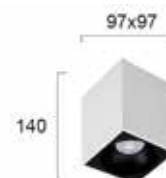

DESCRIPTION

Body made in aluminium
Degree of protection IP20
Class 1

Jhonny-R

Reference	Price €
V4240800	52.00
V4240801	52.00

Jhonny-S

Reference	Price €
V4240700	56.00
V4240701	56.00

Fani

Reference	Price €
V4183400	49.00
V4183401	49.00

Dice-R

Reference	Price €
V4144200	42.00
V4144201	42.00

Dice-K

Reference	Price €
V4144100	42.00
V4144101	42.00