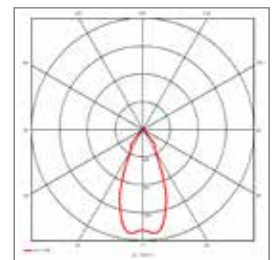

LED Module 15W + Recessed Frame

Create your recessed Top-Spot by choosing the spot frame and one of the LED Modules (white or black)

TOP
SPOT
FAMILY

Distance(m)	(m)	lux
1	0,8	1260
2	1,6	320
3	2,4	140