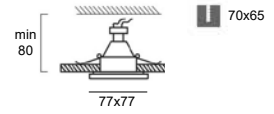

Fino 2

2x GU10 LED 230V - max. 13W

code : V4225100   White
code : V4225101   Black