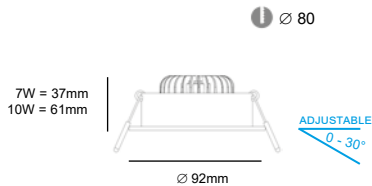

DESCRIPTION

Adjustable 0° - 30° / 360°
Body made in aluminum, soft texture
Degree of protection IP20
Driver 220-240V included
Class 2
Safety clear glass