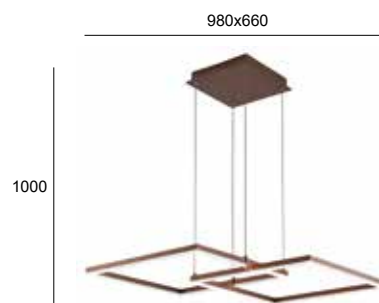

Linus

LED 50W - 3000K - 3817lm - CRI>80

code : V4173600 Metallic brown

DESCRIPTION

Body made in painted steel
Driver 220-240V included
Degree of protection IP20
Class 1

Linus

Reference	Price €
V4173600	598.00