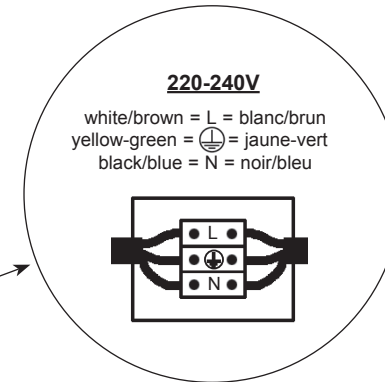

SWING

last update 19/05/2016

code C144.1WW.01 Led 13W 3000K 40°- 220-240V AC /50-60Hz

code C144.1WW.02 Led 13W 3000K 40°- 220-240V AC /50-60Hz

Orientable 0 - 80° / 355°

TerZoLight

BEL LIGHTING sprl
Avenue Ernest Solvay 42
B-1480 Saintes (Tubize)
Belgium
Phone: +32(0)2 3552428
Fax: +32(0)2 3550396
e-mail: info@bel-lighting.com
www.bel-lighting.com

ATTENTION - WARNING

Le luminaire doit être installé et connecté par un technicien qualifié
The luminaire should be installed and connected by a qualified technician.

INSTALLATION INSTRUCTIONS - PART A

1. Before accessing any parts carrying live voltage, the power must be disconnected
  Avant tout accès à des parties sous tension, la tension doit être coupée
2. Place the luminary and make the electrical connection
  Placer le luminaire et faire la connexion électrique
3. Switch on
  Allumer

IP20 Beschermtd tegen vaste voorwerpen die groter zijn dan 12 mm
Protégé contre les objets solides de plus de 12 mm
Geschützt gegen Festkörper größer als 12 mm
Protected against solid objects greater than 12 mm
Protegido contra objetos sólidos superiores a 12 mm
Protetto contro oggetti solidi più grandi di 12 mm

PART

A

Lees de algemene gebruiksvoorwaarden : PART B
Lire attentivement les conditions générales d'utilisation: PART B
Read attentively the general instructions: PART B
Lesen Sie die allgemeinen Gebrauchsanweisungen: PART B
Διαβάστε της γενικές οδηγίες : PART B

WAARSCHUWING
AVERTISSEMENT
WARNING
WARNING
ΠΡΟΣΟΧΗ