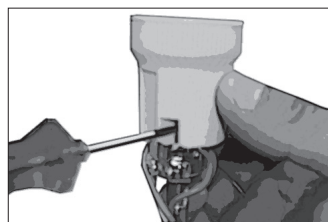

IMPORTANT : Gland for cable Ø 10mm

2 ELECTRICAL CONNECTION

INSTALLATION INSTRUCTIONS - PART A

1. FIT THE GROUND FIXATION ON THE GROUND
2. MAKE THE ELECTRICAL CONNECTION
3. PLACE THE LUMINAIRE
4. SWITCH ON