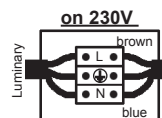

IMPORTANT : Gland for cable Ø 10mm

2 ELECTRICAL CONNECTION

INSTALLATION INSTRUCTIONS - PART A

1. FIT THE GROUND FIXATION ON THE GROUND
2. MAKE THE ELECTRICAL CONNECTION
3. PLACE THE LUMINAIRE
4. SWITCH ON