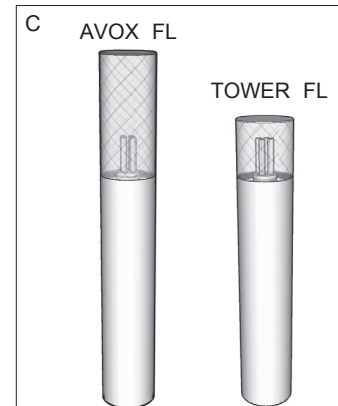

ACCESSORY SET (B)

3