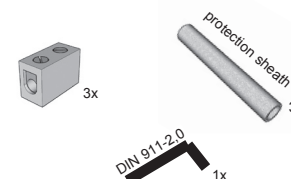

ACCESSORY SET (B)