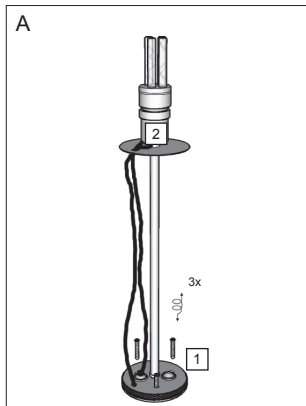

3

PART

A

Lees de algemene gebruiksvoorwaarden : PART B
Lire attentivement les conditions générales d'utilisation: PART B
Read attentively the general instructions: PART B
Lesen Sie die allgemeinen Gebrauchsanweisungen: PART B
Διαβάστε της γενικές οδηγίες : PART B

WAARSCHUWING
AVERTISSEMENT
WARNING
WARNUNG
ΠΡΟΣΟΧΗ