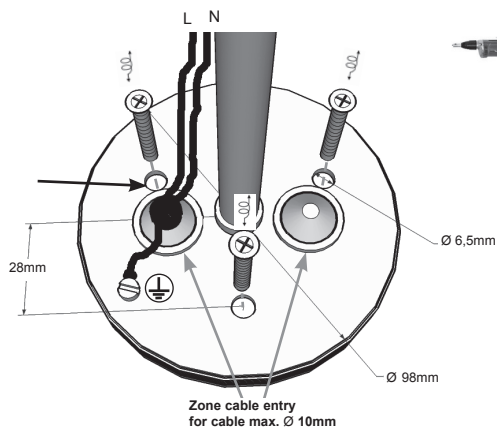

Avox FL & Tower FL

last update 12/06/2014

TER1003

Avox FL : code C160. _ _ . _ _

max.23W TC-TSE - E27 - 230V~ - CE - IP65 -  -  0,5 

Tower FL : code C162. _ _ . _ _

max.23W TC-TSE - E27 - 230V~ - CE - IP65 -  -  0,5 

IMPORTANT : Gland for cable Ø 10mm

2 ELECTRICAL CONNECTION

INSTALLATION INSTRUCTIONS - PART A

1. FIT THE GROUND FIXATION ON THE GROUND
2. MAKE THE ELECTRICAL CONNECTION
3. PLACE THE LUMINAIRE
4. SWITCH ON