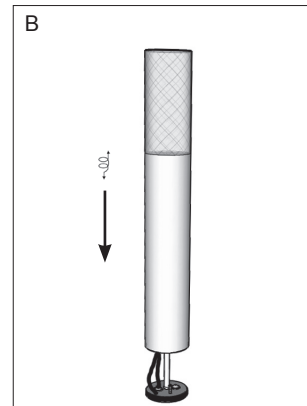

3

PART

A

Lees de algemene gebruiksvoorwaarden : PART B
Lire attentivement les conditions générales d'utilisation: PART B
Read attentively the general instructions: PART B
Lesen Sie die allgemeinen Gebrauchsanweisungen: PART B
Διαβάστε της γενικές οδηγίες : PART B

WAARSCHUWING
AVERTISSEMENT
WARNING
WARNUNG
ΠΡΟΣΟΧΗ